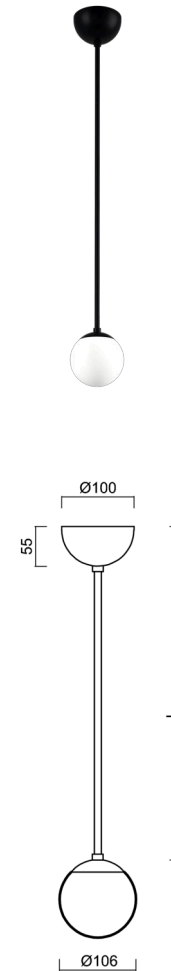

ADRIA P1A

Product code: ADR50928

Type: LED-1L77E500Z11/090/L100 C 4K#

Short description of the luminaire: Black colour | pendant LED light ON/OFF | TRIPLEX OPAL hand blown glass shade| rod pendant 100 cm |

Technical data

Types of luminaires	Classic on/off
Mounting type	Suspended - rod
Base material	steel
Shade material	three-layer glass TRIPLEX OPAL
Base color	black Ral9005
Shade color	white
Holding the shade	steel holder
Mounting location	ceiling
Width	106 mm
Length	106 mm
Height	106 mm
Diameter	ø 106 mm
Suspension length	1000 mm
mounting holes (diameter)	none
Energy Class	D
Impact strength	IK01
Operating temperature	from -20°C to +30°C

Electrical data

Power consumption	3 W
Ingress Protection	IP40
Socket	LED modul
terminal block	none

Luminous data

Lum. flux of luminaire	460 lm
Lum. flux of light source	520 lm
Chromaticity temperature	4000 K
Rated life time LED L80/B10	100000 hours
CRI	Ra80
MacAdam	3
Blue light hazard	Risk group 0

Eulum data for calculation programs are available at www.osmont.cz.