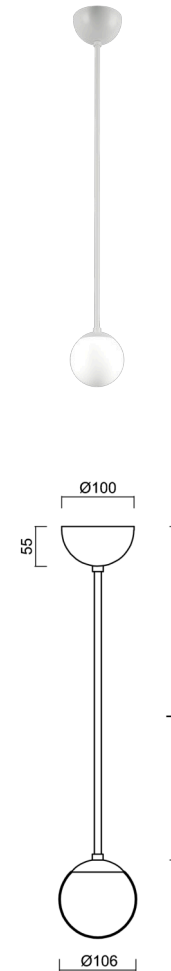

ADRIA P1A

Product code: ADR50923

Type: LED-1L77E500Z11/090/L100 B 4K#

Short description of the luminaire: White colour | pendant LED light ON/OFF | TRIPLEX OPAL hand blown glass shade| rod pendant 100 cm |

Technical data

Types of luminaires	Classic on/off
Mounting type	Suspended - rod
Base material	steel
Shade material	three-layer glass TRIPLEX OPAL
Base color	white Ral9003
Shade color	white
Holding the shade	steel holder
Mounting location	ceiling
Width	106 mm
Length	106 mm
Height	106 mm
Diameter	ø 106 mm
Suspension length	1000 mm
mounting holes (diameter)	none
Energy Class	D
Impact strength	IK01
Operating temperature	from -20°C to +30°C

Electrical data

Power consumption	3 W
Ingress Protection	IP40
Socket	LED modul
terminal block	none

Luminous data

Lum. flux of luminaire	460 lm
Lum. flux of light source	520 lm
Chromaticity temperature	4000 K
Rated life time LED L80/B10	100000 hours
CRI	Ra80
MacAdam	3
Blue light hazard	Risk group 0

Eulum data for calculation programs are available at www.osmont.cz.