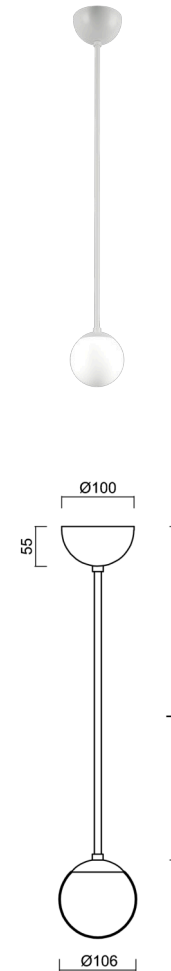

ADRIA P1A

Product code: ADR50921

Type: LED-1L77E500Z11/090/L60 B 4K#

Short description of the luminaire: White colour | pendant LED light ON/OFF | TRIPLEX OPAL hand blown glass shade| rod pendant 60 cm |

Technical data

Types of luminaires	Classic on/off
Mounting type	Suspended - rod
Base material	steel
Shade material	three-layer glass TRIPLEX OPAL
Base color	white Ral9003
Shade color	white
Holding the shade	steel holder
Mounting location	ceiling
Width	106 mm
Length	106 mm
Height	106 mm
Diameter	ø 106 mm
Suspension length	600 mm
mounting holes (diameter)	none
Energy Class	D
Impact strength	IK01
Operating temperature	from -20°C to +30°C

Electrical data

Power consumption	3 W
Ingress Protection	IP40
Socket	LED modul
terminal block	none

Luminous data

Lum. flux of luminaire	460 lm
Lum. flux of light source	520 lm
Chromaticity temperature	4000 K
Rated life time LED L80/B10	100000 hours
CRI	Ra80
MacAdam	3
Blue light hazard	Risk group 0

Eulum data for calculation programs are available at www.osmont.cz.