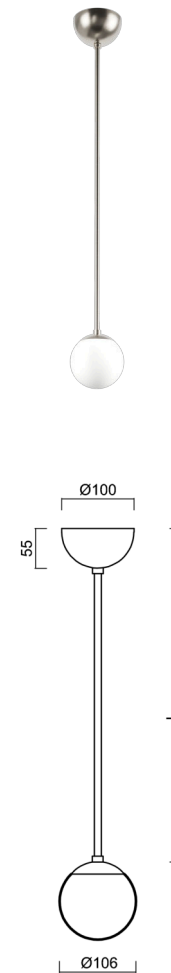

ADRIA P1A

Product code: ADR50443

Type: LED-1L77E500Z11/090/L100 NB 3K#

Short description of the luminaire: Stainless steel brushed | pendant LED light ON/OFF | TRIPLEX OPAL hand blown glass shade | rod pendant 100 cm |

Technical data

Types of luminaires	Classic on/off
Mounting type	Suspended - rod
Base material	stainless steel steel
Shade material	three-layer glass TRIPLEX OPAL
Base color	brushed stainless steel
Shade color	white
Holding the shade	steel holder
Mounting location	ceiling
Width	106 mm
Length	106 mm
Height	106 mm
Diameter	ø 106 mm
Suspension length	1000 mm
mounting holes (diameter)	none
Energy Class	D
Impact strength	IK01
Operating temperature	from -20°C to +30°C

Electrical data

Power consumption	3 W
Ingress Protection	IP40
Socket	LED modul
terminal block	none

Luminous data

Lum. flux of luminaire	440 lm
Lum. flux of light source	500 lm
Chromaticity temperature	3000 K
Rated life time LED L80/B10	100000 hours
CRI	Ra80
MacAdam	3
Blue light hazard	Risk group 0

Eulum data for calculation programs are available at www.osmont.cz.