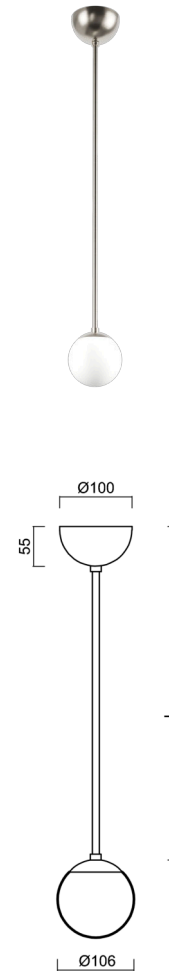

ADRIA P1A

Product code: ADR50441

Type: LED-1L77E500Z11/090/L60 NB 3K#

Short description of the luminaire: Stainless steel brushed | pendant LED light ON/OFF | TRIPLEX OPAL hand blown glass shade | rod pendant 60 cm |

Technical data

Types of luminaires	Classic on/off
Mounting type	Suspended - rod
Base material	stainless steel steel
Shade material	three-layer glass TRIPLEX OPAL
Base color	brushed stainless steel
Shade color	white
Holding the shade	steel holder
Mounting location	ceiling
Width	106 mm
Length	106 mm
Height	106 mm
Diameter	ø 106 mm
Suspension length	600 mm
mounting holes (diameter)	none
Energy Class	D
Impact strength	IK01
Operating temperature	from -20°C to +30°C

Electrical data

Power consumption	3 W
Ingress Protection	IP40
Socket	LED modul
terminal block	none

Luminous data

Lum. flux of luminaire	440 lm
Lum. flux of light source	500 lm
Chromaticity temperature	3000 K
Rated life time LED L80/B10	100000 hours
CRI	Ra80
MacAdam	3
Blue light hazard	Risk group 0

Eulum data for calculation programs are available at www.osmont.cz.