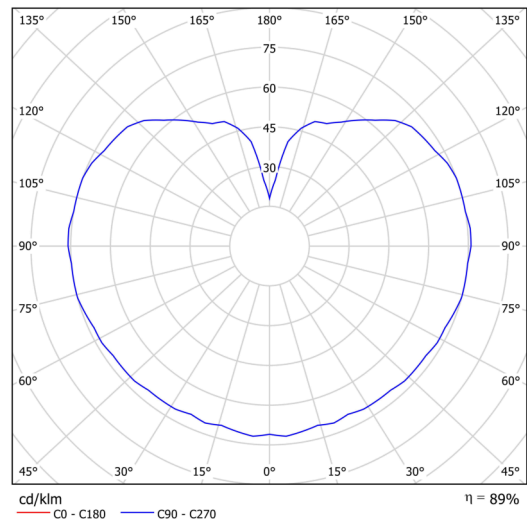

ADRIA P1A

Product code: ADR50441

Type: LED-1L77E500Z11/090/L60 NB 3K#

Short description of the luminaire: Stainless steel brushed | pendant LED light ON/OFF | TRIPLEX OPAL hand blown glass shade | rod pendant 60 cm |

Technical data

Types of luminaires	Classic on/off
Mounting type	Suspended - rod
Base material	stainless steel steel
Shade material	three-layer glass TRIPLEX OPAL
Base color	brushed stainless steel
Shade color	white
Holding the shade	steel holder
Mounting location	ceiling
Width	106 mm
Length	106 mm
Height	106 mm
Diameter	ø 106 mm
Suspension length	600 mm
mounting holes (diameter)	none
Energy Class	D
Impact strength	IK01
Operating temperature	from -20°C to +30°C

Electrical data

Power consumption	3 W
Ingress Protection	IP40
Socket	LED modul
terminal block	none

Luminous data

Lum. flux of luminaire	440 lm
Lum. flux of light source	500 lm
Chromaticity temperature	3000 K
Rated life time LED L80/B10	100000 hours
CRI	Ra80
MacAdam	3
Blue light hazard	Risk group 0

Eulum data for calculation programs are available at www.osmont.cz.