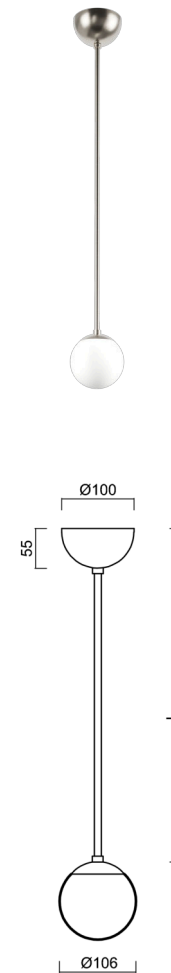

ADRIA P1A

Product code: ADR50440

Type: LED-1L77E500Z11/090/L40 NB 3K#

Short description of the luminaire: Stainless steel brushed | pendant LED light ON/OFF | TRIPLEX OPAL hand blown glass shade | rod pendant 40 cm |

Technical data

Types of luminaires	Classic on/off
Mounting type	Suspended - rod
Base material	stainless steel steel
Shade material	three-layer glass TRIPLEX OPAL
Base color	brushed stainless steel
Shade color	white
Holding the shade	steel holder
Mounting location	ceiling
Width	106 mm
Length	106 mm
Height	106 mm
Diameter	ø 106 mm
Suspension length	400 mm
mounting holes (diameter)	none
Energy Class	D
Impact strength	IK01
Operating temperature	from -20°C to +30°C

Electrical data

Power consumption	3 W
Ingress Protection	IP40
Socket	LED modul
terminal block	none

Luminous data

Lum. flux of luminaire	440 lm
Lum. flux of light source	500 lm
Chromaticity temperature	3000 K
Rated life time LED L80/B10	100000 hours
CRI	Ra80
MacAdam	3
Blue light hazard	Risk group 0

Eulum data for calculation programs are available at www.osmont.cz.