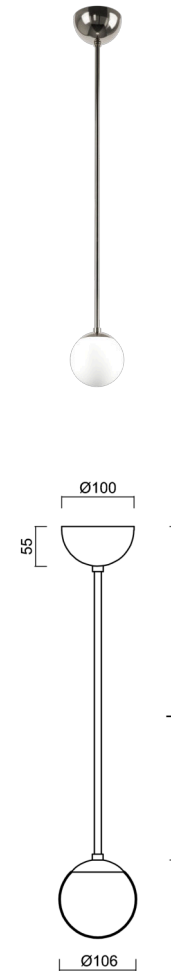

ADRIA P1A

Product code: ADR50438

Type: LED-1L77E500Z11/090/L100 NL 3K#

Short description of the luminaire: Stainless steel polished | pendant LED light ON/OFF | TRIPLEX OPAL hand blown glass shade | rod pendant 100 cm |

Technical data

Types of luminaires	Classic on/off
Mounting type	Suspended - rod
Base material	stainless steel steel
Shade material	three-layer glass TRIPLEX OPAL
Base color	polished stainless steel
Shade color	white
Holding the shade	steel holder
Mounting location	ceiling
Width	106 mm
Length	106 mm
Height	106 mm
Diameter	ø 106 mm
Suspension length	1000 mm
mounting holes (diameter)	none
Energy Class	D
Impact strength	IK01
Operating temperature	from -20°C to +30°C

Electrical data

Power consumption	3 W
Ingress Protection	IP40
Socket	LED modul
terminal block	none

Luminous data

Lum. flux of luminaire	440 lm
Lum. flux of light source	500 lm
Chromaticity temperature	3000 K
Rated life time LED L80/B10	100000 hours
CRI	Ra80
MacAdam	3
Blue light hazard	Risk group 0

Eulum data for calculation programs are available at www.osmont.cz.