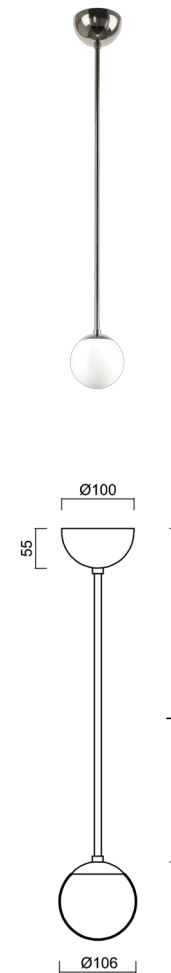

ADRIA P1A

Product code: ADR50435

Type: LED-1L77E500Z11/090/L40 NL 3K#

Short description of the luminaire: Stainless steel polished | pendant LED light ON/OFF | TRIPLEX OPAL hand blown glass shade | rod pendant 40 cm |

Technical data

Types of luminaires	Classic on/off
Mounting type	Suspended - rod
Base material	stainless steel steel
Shade material	three-layer glass TRIPLEX OPAL
Base color	polished stainless steel
Shade color	white
Holding the shade	steel holder
Mounting location	ceiling
Width	106 mm
Length	106 mm
Height	106 mm
Diameter	ø 106 mm
Suspension length	400 mm
mounting holes (diameter)	none
Energy Class	D
Impact strength	IK01
Operating temperature	from -20°C to +30°C

Electrical data

Power consumption	3 W
Ingress Protection	IP40
Socket	LED modul
terminal block	none

Luminous data

Lum. flux of luminaire	440 lm
Lum. flux of light source	500 lm
Chromaticity temperature	3000 K
Rated life time LED L80/B10	100000 hours
CRI	Ra80
MacAdam	3
Blue light hazard	Risk group 0

Eulum data for calculation programs are available at www.osmont.cz.