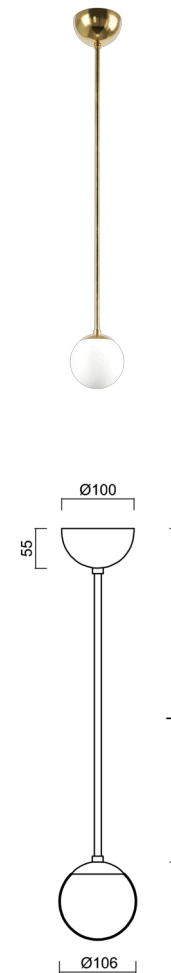

ADRIA P1A

Product code: ADR50432

Type: LED-1L77E500Z11/090/L80 MS 3K#

Short description of the luminaire: Brass polished | pendant LED light ON/OFF | TRIPLEX OPAL hand blown glass shade| rod pendant 80 cm |

Technical data

Types of luminaires	Classic on/off
Mounting type	Suspended - rod
Base material	brass
Shade material	three-layer glass TRIPLEX OPAL
Base color	polished brass
Shade color	white
Holding the shade	steel holder
Mounting location	ceiling
Width	106 mm
Length	106 mm
Height	106 mm
Diameter	ø 106 mm
Suspension length	800 mm
mounting holes (diameter)	none
Energy Class	D
Impact strength	IK01
Operating temperature	from -20°C to +30°C

Electrical data

Power consumption	3 W
Ingress Protection	IP40
Socket	LED modul
terminal block	none

Luminous data

Lum. flux of luminaire	440 lm
Lum. flux of light source	500 lm
Chromaticity temperature	3000 K
Rated life time LED L80/B10	100000 hours
CRI	Ra80
MacAdam	3
Blue light hazard	Risk group 0

Eulum data for calculation programs are available at www.osmont.cz.