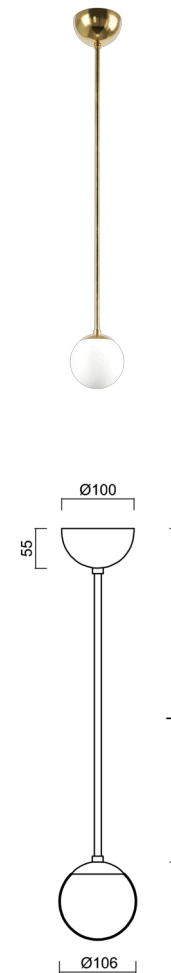

ADRIA P1A

Product code: ADR50431

Type: LED-1L77E500Z11/090/L60 MS 3K#

Short description of the luminaire: Brass polished | pendant LED light ON/OFF | TRIPLEX OPAL hand blown glass shade| rod pendant 60 cm |

Technical data

Types of luminaires	Classic on/off
Mounting type	Suspended - rod
Base material	brass
Shade material	three-layer glass TRIPLEX OPAL
Base color	polished brass
Shade color	white
Holding the shade	steel holder
Mounting location	ceiling
Width	106 mm
Length	106 mm
Height	106 mm
Diameter	ø 106 mm
Suspension length	600 mm
mounting holes (diameter)	none
Energy Class	D
Impact strength	IK01
Operating temperature	from -20°C to +30°C

Electrical data

Power consumption	3 W
Ingress Protection	IP40
Socket	LED modul
terminal block	none

Luminous data

Lum. flux of luminaire	440 lm
Lum. flux of light source	500 lm
Chromaticity temperature	3000 K
Rated life time LED L80/B10	100000 hours
CRI	Ra80
MacAdam	3
Blue light hazard	Risk group 0

Eulum data for calculation programs are available at www.osmont.cz.