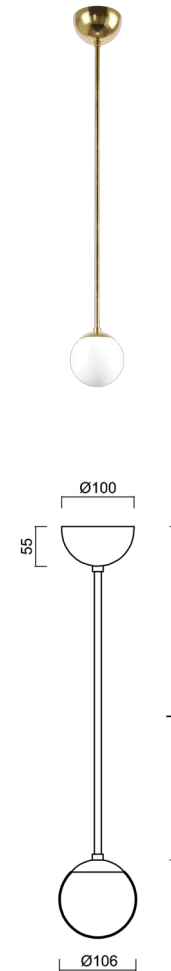

ADRIA P1A

Product code: ADR50430

Type: LED-1L77E500Z11/090/L40 MS 3K#

Short description of the luminaire: Brass polished | pendant LED light ON/OFF | TRIPLEX OPAL hand blown glass shade| rod pendant 40 cm |

Technical data

Types of luminaires	Classic on/off
Mounting type	Suspended - rod
Base material	brass
Shade material	three-layer glass TRIPLEX OPAL
Base color	polished brass
Shade color	white
Holding the shade	steel holder
Mounting location	ceiling
Width	106 mm
Length	106 mm
Height	106 mm
Diameter	ø 106 mm
Suspension length	400 mm
mounting holes (diameter)	none
Energy Class	D
Impact strength	IK01
Operating temperature	from -20°C to +30°C

Electrical data

Power consumption	3 W
Ingress Protection	IP40
Socket	LED modul
terminal block	none

Luminous data

Lum. flux of luminaire	440 lm
Lum. flux of light source	500 lm
Chromaticity temperature	3000 K
Rated life time LED L80/B10	100000 hours
CRI	Ra80
MacAdam	3
Blue light hazard	Risk group 0

Eulum data for calculation programs are available at www.osmont.cz.