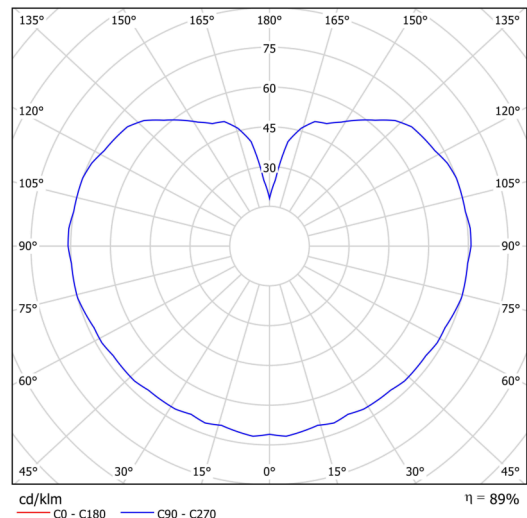

ADRIA P1A

Product code: ADR50430

Type: LED-1L77E500Z11/090/L40 MS 3K#

Short description of the luminaire: Brass polished | pendant LED light ON/OFF | TRIPLEX OPAL hand blown glass shade| rod pendant 40 cm |

Technical data

Types of luminaires	Classic on/off
Mounting type	Suspended - rod
Base material	brass
Shade material	three-layer glass TRIPLEX OPAL
Base color	polished brass
Shade color	white
Holding the shade	steel holder
Mounting location	ceiling
Width	106 mm
Length	106 mm
Height	106 mm
Diameter	ø 106 mm
Suspension length	400 mm
mounting holes (diameter)	none
Energy Class	D
Impact strength	IK01
Operating temperature	from -20°C to +30°C

Electrical data

Power consumption	3 W
Ingress Protection	IP40
Socket	LED modul
terminal block	none

Luminous data

Lum. flux of luminaire	440 lm
Lum. flux of light source	500 lm
Chromaticity temperature	3000 K
Rated life time LED L80/B10	100000 hours
CRI	Ra80
MacAdam	3
Blue light hazard	Risk group 0

Eulum data for calculation programs are available at www.osmont.cz.