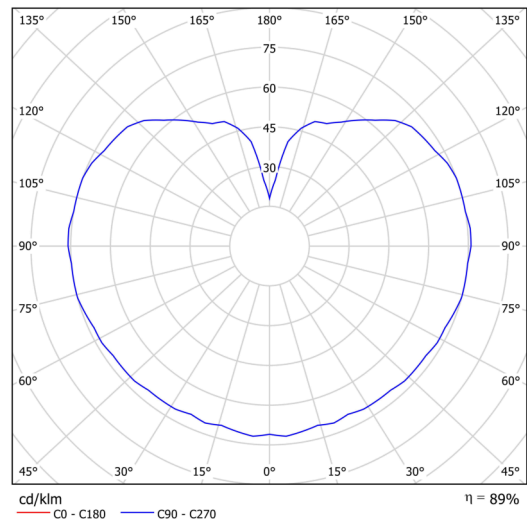

ADRIA P1A

Product code: ADR50428

Type: LED-1L77E500Z11/090/L100 C 3K#

Short description of the luminaire: Black colour | pendant LED light ON/OFF | TRIPLEX OPAL hand blown glass shade| rod pendant 100 cm |

Technical data

Types of luminaires	Classic on/off
Mounting type	Suspended - rod
Base material	steel
Shade material	three-layer glass TRIPLEX OPAL
Base color	black Ral9005
Shade color	white
Holding the shade	steel holder
Mounting location	ceiling
Width	106 mm
Length	106 mm
Height	106 mm
Diameter	ø 106 mm
Suspension length	1000 mm
mounting holes (diameter)	none
Energy Class	D
Impact strength	IK01
Operating temperature	from -20°C to +30°C

Electrical data

Power consumption	3 W
Ingress Protection	IP40
Socket	LED modul
terminal block	none

Luminous data

Lum. flux of luminaire	440 lm
Lum. flux of light source	500 lm
Chromaticity temperature	3000 K
Rated life time LED L80/B10	100000 hours
CRI	Ra80
MacAdam	3
Blue light hazard	Risk group 0

Eulum data for calculation programs are available at www.osmont.cz.