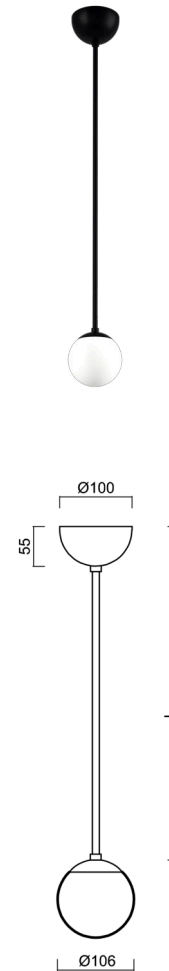

ADRIA P1A

Product code: ADR50428

Type: LED-1L77E500Z11/090/L100 C 3K#

Short description of the luminaire: Black colour | pendant LED light ON/OFF | TRIPLEX OPAL hand blown glass shade| rod pendant 100 cm |

Technical data

Types of luminaires	Classic on/off
Mounting type	Suspended - rod
Base material	steel
Shade material	three-layer glass TRIPLEX OPAL
Base color	black Ral9005
Shade color	white
Holding the shade	steel holder
Mounting location	ceiling
Width	106 mm
Length	106 mm
Height	106 mm
Diameter	ø 106 mm
Suspension length	1000 mm
mounting holes (diameter)	none
Energy Class	D
Impact strength	IK01
Operating temperature	from -20°C to +30°C

Electrical data

Power consumption	3 W
Ingress Protection	IP40
Socket	LED modul
terminal block	none

Luminous data

Lum. flux of luminaire	440 lm
Lum. flux of light source	500 lm
Chromaticity temperature	3000 K
Rated life time LED L80/B10	100000 hours
CRI	Ra80
MacAdam	3
Blue light hazard	Risk group 0

Eulum data for calculation programs are available at www.osmont.cz.