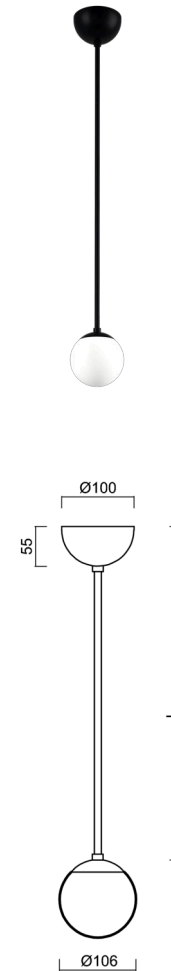

ADRIA P1A

Product code: ADR50427

Type: LED-1L77E500Z11/090/L80 C 3K#

Short description of the luminaire: Black colour | pendant LED light ON/OFF | TRIPLEX OPAL hand blown glass shade| rod pendant 80 cm |

Technical data

Types of luminaires	Classic on/off
Mounting type	Suspended - rod
Base material	steel
Shade material	three-layer glass TRIPLEX OPAL
Base color	black Ral9005
Shade color	white
Holding the shade	steel holder
Mounting location	ceiling
Width	106 mm
Length	106 mm
Height	106 mm
Diameter	ø 106 mm
Suspension length	800 mm
mounting holes (diameter)	none
Energy Class	D
Impact strength	IK01
Operating temperature	from -20°C to +30°C

Electrical data

Power consumption	3 W
Ingress Protection	IP40
Socket	LED modul
terminal block	none

Luminous data

Lum. flux of luminaire	440 lm
Lum. flux of light source	500 lm
Chromaticity temperature	3000 K
Rated life time LED L80/B10	100000 hours
CRI	Ra80
MacAdam	3
Blue light hazard	Risk group 0

Eulum data for calculation programs are available at www.osmont.cz.