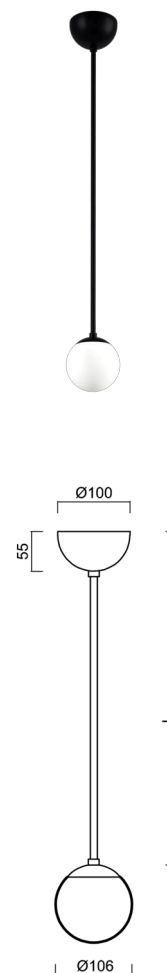

ADRIA P1A

Product code: ADR50426

Type: LED-1L77E500Z11/090/L60 C 3K#

Short description of the luminaire: Black colour | pendant LED light ON/OFF | TRIPLEX OPAL hand blown glass shade| rod pendant 60 cm |

Technical data

Types of luminaires	Classic on/off
Mounting type	Suspended - rod
Base material	steel
Shade material	three-layer glass TRIPLEX OPAL
Base color	black Ral9005
Shade color	white
Holding the shade	steel holder
Mounting location	ceiling
Width	106 mm
Length	106 mm
Height	106 mm
Diameter	ø 106 mm
Suspension length	600 mm
mounting holes (diameter)	none
Energy Class	D
Impact strength	IK01
Operating temperature	from -20°C to +30°C

Electrical data

Power consumption	3 W
Ingress Protection	IP40
Socket	LED modul
terminal block	none

Luminous data

Lum. flux of luminaire	440 lm
Lum. flux of light source	500 lm
Chromaticity temperature	3000 K
Rated life time LED L80/B10	100000 hours
CRI	Ra80
MacAdam	3
Blue light hazard	Risk group 0

Eulum data for calculation programs are available at www.osmont.cz.