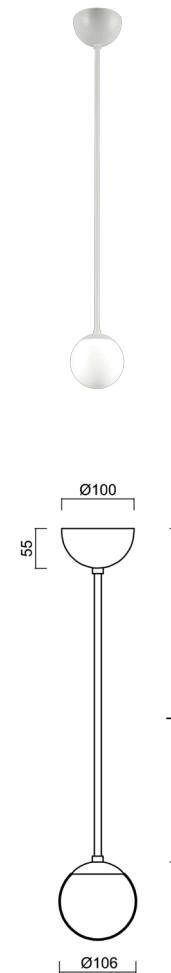

ADRIA P1A

Product code: ADR50421

Type: LED-1L77E500Z11/090/L60 B 3K#

Short description of the luminaire: White colour | pendant LED light ON/OFF | TRIPLEX OPAL hand blown glass shade| rod pendant 60 cm |

Technical data

Types of luminaires	Classic on/off
Mounting type	Suspended - rod
Base material	steel
Shade material	three-layer glass TRIPLEX OPAL
Base color	white Ral9003
Shade color	white
Holding the shade	steel holder
Mounting location	ceiling
Width	106 mm
Length	106 mm
Height	106 mm
Diameter	ø 106 mm
Suspension length	600 mm
mounting holes (diameter)	none
Energy Class	D
Impact strength	IK01
Operating temperature	from -20°C to +30°C

Electrical data

Power consumption	3 W
Ingress Protection	IP40
Socket	LED modul
terminal block	none

Luminous data

Lum. flux of luminaire	440 lm
Lum. flux of light source	500 lm
Chromaticity temperature	3000 K
Rated life time LED L80/B10	100000 hours
CRI	Ra80
MacAdam	3
Blue light hazard	Risk group 0

Eulum data for calculation programs are available at www.osmont.cz.