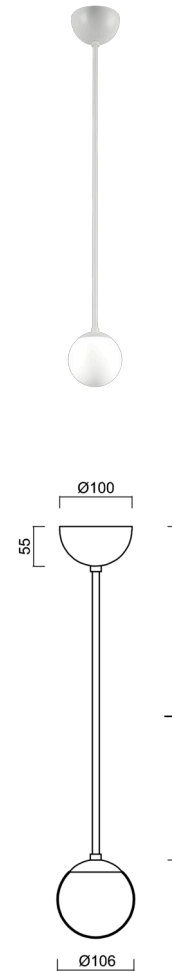

ADRIA P1A

Product code: ADR50419

Type: LED-1L77E500Z11/090/L20 B 3K#

Short description of the luminaire: White colour | pendant LED light ON/OFF | TRIPLEX OPAL hand blown glass shade| rod pendant 20 cm |

Technical data

Types of luminaires	Classic on/off
Mounting type	Suspended - rod
Base material	steel
Shade material	three-layer glass TRIPLEX OPAL
Base color	white Ral9003
Shade color	white
Holding the shade	steel holder
Mounting location	ceiling
Width	106 mm
Length	106 mm
Height	106 mm
Diameter	ø 106 mm
Suspension length	200 mm
mounting holes (diameter)	none
Energy Class	D
Impact strength	IK01
Operating temperature	from -20°C to +30°C

Electrical data

Power consumption	3 W
Ingress Protection	IP40
Socket	LED modul
terminal block	none

Luminous data

Lum. flux of luminaire	440 lm
Lum. flux of light source	500 lm
Chromaticity temperature	3000 K
Rated life time LED L80/B10	100000 hours
CRI	Ra80
MacAdam	3
Blue light hazard	Risk group 0

Eulum data for calculation programs are available at www.osmont.cz.