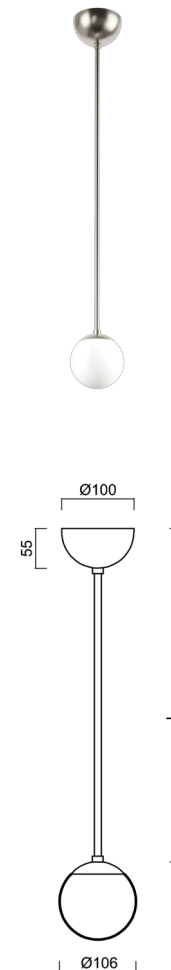

ADRIA P1A

Z11/090/L60 NB*

WWW.OSMONT.CZ

ADRIA P1A

Product code: ADR40162

Type: Z11/090/L60 NB*

Short description of the luminaire: Stainless steel brushed | pendant E27 light ON/OFF | TRIPLEX OPAL hand blown glass shade | rod pendant 60 cm |

Technical data

Types of luminaires	Classic on/off
Mounting type	Suspended - rod
Base material	stainless steel steel
Shade material	three-layer glass TRIPLEX OPAL
Base color	brushed stainless steel
Shade color	white
Holding the shade	steel holder
Mounting location	ceiling
Width	106 mm
Length	106 mm
Height	106 mm
Diameter	Ø 106 mm
Suspension length	600 mm
mounting holes (diameter)	none
Impact strength	IK01
Operating temperature	from -20°C to +30°C

Electrical data

Power consumption	5 W
Ingress Protection	IP40
Socket	E27
terminal block	none

Luminous data

Blue light hazard	Risk group 0
-------------------	--------------

Eulum data for calculation programs are available at www.osmont.cz.

TECHNICAL SHEET

Logistical data

EAN	8591728195588
Warranty*	60 months

**The warranty for the batteries is valid for 36 months from the date of purchase.*

Additional assortment:

Lampshade

Product code	Name	Color	Picture	Drawing
20145	090		