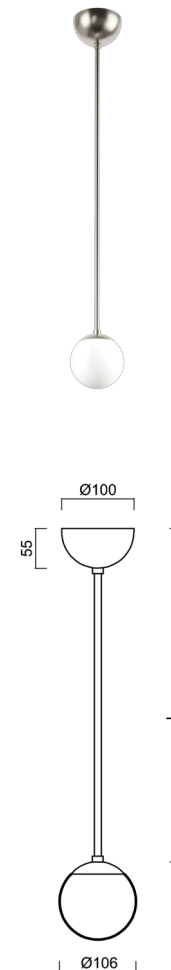

ADRIA P1A

Z11/090/L40 NB*

WWW.OSMONT.CZ

ADRIA P1A

Product code: ADR40161

Type: Z11/090/L40 NB*

Short description of the luminaire: Stainless steel brushed | pendant E27 light ON/OFF | TRIPLEX OPAL hand blown glass shade | rod pendant 40 cm |

Technical data

Types of luminaires	Classic on/off
Mounting type	Suspended - rod
Base material	stainless steel steel
Shade material	three-layer glass TRIPLEX OPAL
Base color	brushed stainless steel
Shade color	white
Holding the shade	steel holder
Mounting location	ceiling
Width	106 mm
Length	106 mm
Height	106 mm
Diameter	ø 106 mm
Suspension length	400 mm
mounting holes (diameter)	none
Impact strength	IK01
Operating temperature	from -20°C to +30°C

Electrical data

Power consumption	5 W
Ingress Protection	IP40
Socket	E27
terminal block	none

Luminous data

Blue light hazard	Risk group 0
-------------------	--------------

Eulum data for calculation programs are available at www.osmont.cz.

TECHNICAL SHEET

Logistical data

EAN	8591728195571
Warranty*	60 months

**The warranty for the batteries is valid for 36 months from the date of purchase.*

Additional assortment:

Lampshade

Product code	Name	Color	Picture	Drawing
20145	090		