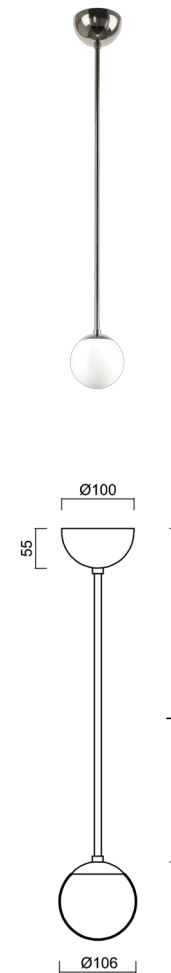

ADRIA P1A

Z11/090/L100 NL*

WWW.OSMONT.CZ

ADRIA P1A

Product code: ADR40159

Type: Z11/090/L100 NL*

Short description of the luminaire: Stainless steel polished | pendant E27 light ON/OFF | TRIPLEX OPAL hand blown glass shade | rod pendant 100 cm |

Technical data

Types of luminaires	Classic on/off
Mounting type	Suspended - rod
Base material	stainless steel steel
Shade material	three-layer glass TRIPLEX OPAL
Base color	polished stainless steel
Shade color	white
Holding the shade	steel holder
Mounting location	ceiling
Width	106 mm
Length	106 mm
Height	106 mm
Diameter	ø 106 mm
Suspension length	1000 mm
mounting holes (diameter)	none
Impact strength	IK01
Operating temperature	from -20°C to +30°C

Electrical data

Power consumption	5 W
Ingress Protection	IP40
Socket	E27
terminal block	none

Luminous data

Blue light hazard	Risk group 0
-------------------	--------------

Eulum data for calculation programs are available at www.osmont.cz.

TECHNICAL SHEET

Logistical data

EAN	8591728195557
Warranty*	60 months

**The warranty for the batteries is valid for 36 months from the date of purchase.*

Additional assortment:

Lampshade

Product code	Name	Color	Picture	Drawing
20145	090		