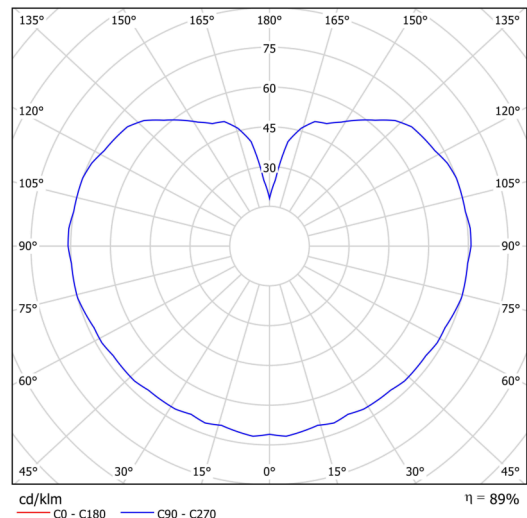

Technical data

Types of luminaires	Classic on/off
Mounting type	Suspended - rod
Base material	stainless steel steel
Shade material	three-layer glass TRIPLEX OPAL
Base color	polished stainless steel
Shade color	white
Holding the shade	steel holder
Mounting location	ceiling
Width	106 mm
Length	106 mm
Height	106 mm
Diameter	ø 106 mm
Suspension length	600 mm
mounting holes (diameter)	none
Impact strength	IK01
Operating temperature	from -20°C to +30°C

Electrical data

Power consumption	5 W
Ingress Protection	IP40
Socket	E27
terminal block	none

Luminous data

Blue light hazard	Risk group 0
-------------------	--------------

Eulum data for calculation programs are available at www.osmont.cz.