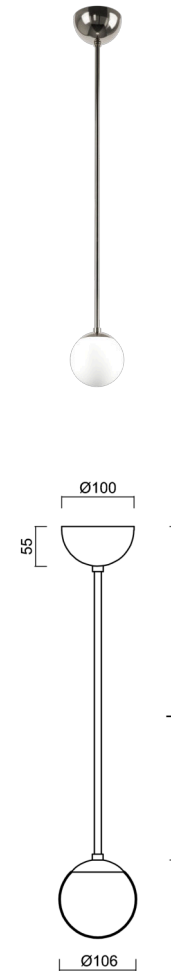

ADRIA P1A

Z11/090/L60 NL*

WWW.OSMONT.CZ

ADRIA P1A

Product code: ADR40157

Type: Z11/090/L60 NL*

Short description of the luminaire: Stainless steel polished | pendant E27 light ON/OFF | TRIPLEX OPAL hand blown glass shade | rod pendant 60 cm |

Technical data

Types of luminaires	Classic on/off
Mounting type	Suspended - rod
Base material	stainless steel steel
Shade material	three-layer glass TRIPLEX OPAL
Base color	polished stainless steel
Shade color	white
Holding the shade	steel holder
Mounting location	ceiling
Width	106 mm
Length	106 mm
Height	106 mm
Diameter	ø 106 mm
Suspension length	600 mm
mounting holes (diameter)	none
Impact strength	IK01
Operating temperature	from -20°C to +30°C

Electrical data

Power consumption	5 W
Ingress Protection	IP40
Socket	E27
terminal block	none

Luminous data

Blue light hazard	Risk group 0
-------------------	--------------

Eulum data for calculation programs are available at www.osmont.cz.

TECHNICAL SHEET

Logistical data

EAN	8591728195533
Warranty*	60 months

**The warranty for the batteries is valid for 36 months from the date of purchase.*

Additional assortment:

Lampshade

Product code	Name	Color	Picture	Drawing
20145	090			