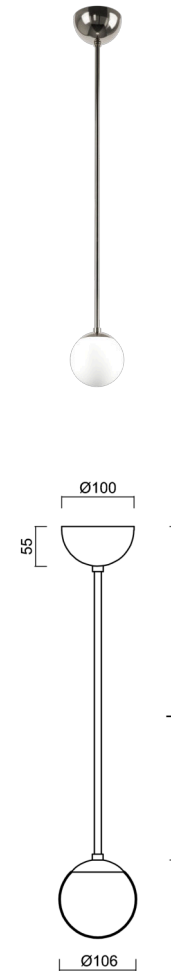

ADRIA P1A

Z11/090/L40 NL*

WWW.OSMONT.CZ

ADRIA P1A

Product code: ADR40156

Type: Z11/090/L40 NL*

Short description of the luminaire: Stainless steel polished | pendant E27 light ON/OFF | TRIPLEX OPAL hand blown glass shade | rod pendant 40 cm |

Technical data

Types of luminaires	Classic on/off
Mounting type	Suspended - rod
Base material	stainless steel steel
Shade material	three-layer glass TRIPLEX OPAL
Base color	polished stainless steel
Shade color	white
Holding the shade	steel holder
Mounting location	ceiling
Width	106 mm
Length	106 mm
Height	106 mm
Diameter	ø 106 mm
Suspension length	400 mm
mounting holes (diameter)	none
Impact strength	IK01
Operating temperature	from -20°C to +30°C

Electrical data

Power consumption	5 W
Ingress Protection	IP40
Socket	E27
terminal block	none

Luminous data

Blue light hazard	Risk group 0
-------------------	--------------

Eulum data for calculation programs are available at www.osmont.cz.

TECHNICAL SHEET

Logistical data

EAN	8591728195526
Warranty*	60 months

**The warranty for the batteries is valid for 36 months from the date of purchase.*

Additional assortment:

Lampshade

Product code	Name	Color	Picture	Drawing
20145	090			