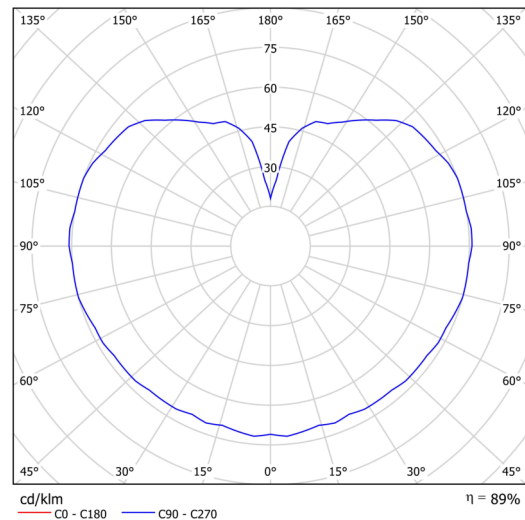

Technical data

Types of luminaires	Classic on/off
Mounting type	Suspended - rod
Base material	stainless steel steel
Shade material	three-layer glass TRIPLEX OPAL
Base color	polished stainless steel
Shade color	white
Holding the shade	steel holder
Mounting location	ceiling
Width	106 mm
Length	106 mm
Height	106 mm
Diameter	ø 106 mm
Suspension length	400 mm
mounting holes (diameter)	none
Impact strength	IK01
Operating temperature	from -20°C to +30°C

Electrical data

Power consumption	5 W
Ingress Protection	IP40
Socket	E27
terminal block	none

Luminous data

Blue light hazard	Risk group 0
-------------------	--------------

Eulum data for calculation programs are available at www.osmont.cz.