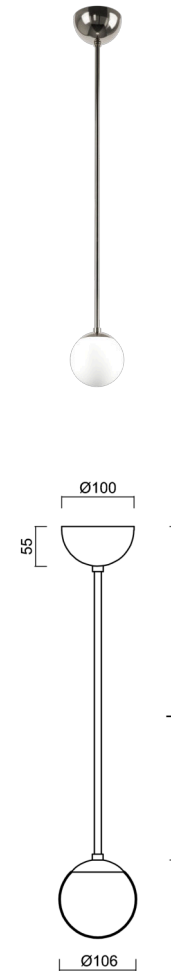

ADRIA P1A

Z11/090/L20 NL*

WWW.OSMONT.CZ

ADRIA P1A

Product code: ADR40155

Type: Z11/090/L20 NL*

Short description of the luminaire: Stainless steel polished | pendant E27 light ON/OFF | TRIPLEX OPAL hand blown glass shade | rod pendant 200 cm |

Technical data

Types of luminaires	Classic on/off
Mounting type	Suspended - rod
Base material	stainless steel steel
Shade material	three-layer glass TRIPLEX OPAL
Base color	polished stainless steel
Shade color	white
Holding the shade	steel holder
Mounting location	ceiling
Width	106 mm
Length	106 mm
Height	106 mm
Diameter	ø 106 mm
Suspension length	200 mm
mounting holes (diameter)	none
Impact strength	IK01
Operating temperature	from -20°C to +30°C

Electrical data

Power consumption	5 W
Ingress Protection	IP40
Socket	E27
terminal block	none

Luminous data

Blue light hazard	Risk group 0
-------------------	--------------

Eulum data for calculation programs are available at www.osmont.cz.

TECHNICAL SHEET

Logistical data

EAN	8591728195519
Warranty*	60 months

**The warranty for the batteries is valid for 36 months from the date of purchase.*

Additional assortment:

Lampshade

Product code	Name	Color	Picture	Drawing
20145	090		