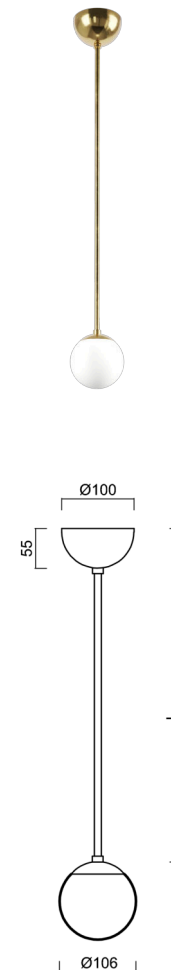

ADRIA P1A

Product code: ADR40152

Type: Z11/090/L60 MS*

Short description of the luminaire: Brass polished | pendant E27 light ON/OFF | TRIPLEX OPAL hand blown glass shade | rod pendant 60 cm |

Technical data

Types of luminaires	Classic on/off
Mounting type	Suspended - rod
Base material	brass
Shade material	three-layer glass TRIPLEX OPAL
Base color	polished brass
Shade color	white
Holding the shade	steel holder
Mounting location	ceiling
Width	106 mm
Length	106 mm
Height	106 mm
Diameter	ø 106 mm
Suspension length	600 mm
mounting holes (diameter)	none
Impact strength	IK01
Operating temperature	from -20°C to +30°C

Electrical data

Power consumption	5 W
Ingress Protection	IP40
Socket	E27
terminal block	none

Luminous data

Blue light hazard	Risk group 0

Eulum data for calculation programs are available at www.osmont.cz.