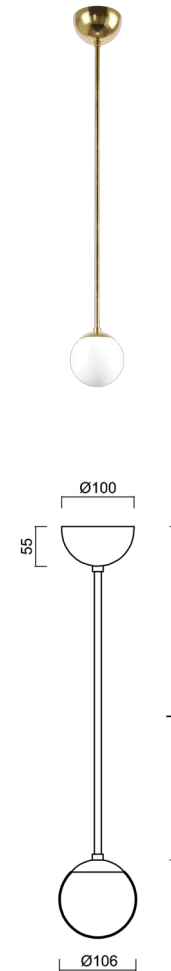

ADRIA P1A

Z11/090/L20 MS*

WWW.OSMONT.CZ

ADRIA P1A

Product code: ADR40150

Type: Z11/090/L20 MS*

Short description of the luminaire: Brass polished | pendant E27 light ON/OFF | TRIPLEX OPAL hand blown glass shade | rod pendant 20 cm |

Technical data

Types of luminaires	Classic on/off
Mounting type	Suspended - rod
Base material	brass
Shade material	three-layer glass TRIPLEX OPAL
Base color	polished brass
Shade color	white
Holding the shade	steel holder
Mounting location	ceiling
Width	106 mm
Length	106 mm
Height	106 mm
Diameter	ø 106 mm
Suspension length	200 mm
mounting holes (diameter)	none
Impact strength	IK01
Operating temperature	from -20°C to +30°C

Electrical data

Power consumption	5 W
Ingress Protection	IP40
Socket	E27
terminal block	none

Luminous data

Blue light hazard	Risk group 0
-------------------	--------------

Eulum data for calculation programs are available at www.osmont.cz.

TECHNICAL SHEET

Logistical data

EAN	8591728195465
Warranty*	60 months

**The warranty for the batteries is valid for 36 months from the date of purchase.*

Additional assortment:

Lampshade

Product code	Name	Color	Picture	Drawing
20145	090			