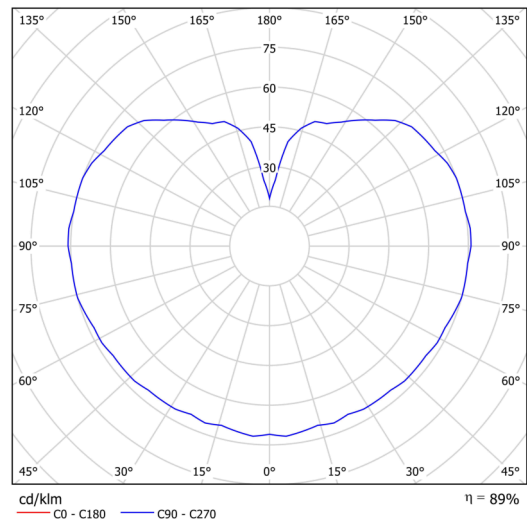

Technical data

Types of luminaires	Classic on/off
Mounting type	Suspended - rod
Base material	brass
Shade material	three-layer glass TRIPLEX OPAL
Base color	polished brass
Shade color	white
Holding the shade	steel holder
Mounting location	ceiling
Width	106 mm
Length	106 mm
Height	106 mm
Diameter	ø 106 mm
Suspension length	200 mm
mounting holes (diameter)	none
Impact strength	IK01
Operating temperature	from -20°C to +30°C

Electrical data

Power consumption	5 W
Ingress Protection	IP40
Socket	E27
terminal block	none

Luminous data

Blue light hazard	Risk group 0
-------------------	--------------

Eulum data for calculation programs are available at www.osmont.cz.