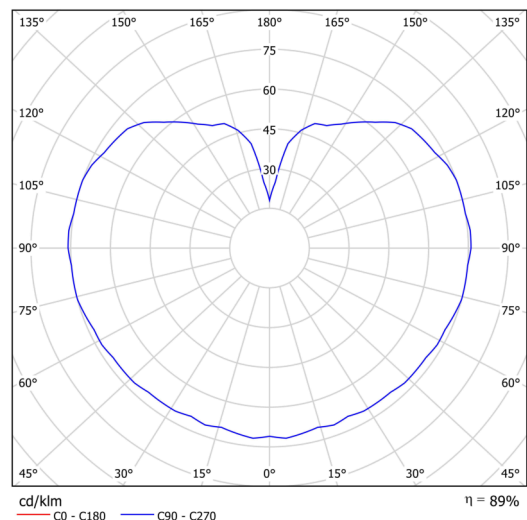

ADRIA P1A

Product code: ADR40148

Type: Z11/090/L80 C*

Short description of the luminaire: Black colour | pendant E27 light ON/OFF | TRIPLEX OPAL hand blown glass shade | rod pendant 80 cm |

Technical data

Types of luminaires	Classic on/off
Mounting type	Suspended - rod
Base material	steel
Shade material	three-layer glass TRIPLEX OPAL
Base color	black Ral9005
Shade color	white
Holding the shade	steel holder
Mounting location	ceiling
Width	106 mm
Length	106 mm
Height	106 mm
Diameter	ø 106 mm
Suspension length	800 mm
mounting holes (diameter)	none
Impact strength	IK01
Operating temperature	from -20°C to +30°C

Electrical data

Power consumption	5 W
Ingress Protection	IP40
Socket	E27
terminal block	none

Luminous data

Blue light hazard	Risk group 0

Eulum data for calculation programs are available at www.osmont.cz.