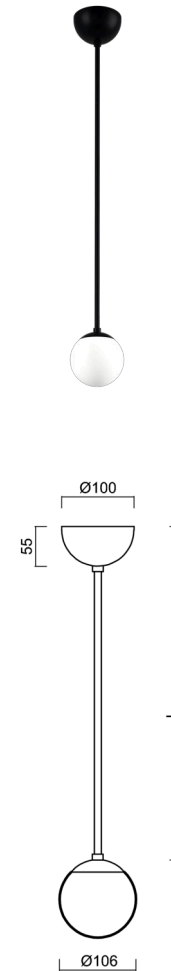

ADRIA P1A

Product code: ADR40148

Type: Z11/090/L80 C*

Short description of the luminaire: Black colour | pendant E27 light ON/OFF | TRIPLEX OPAL hand blown glass shade | rod pendant 80 cm |

Technical data

Types of luminaires	Classic on/off
Mounting type	Suspended - rod
Base material	steel
Shade material	three-layer glass TRIPLEX OPAL
Base color	black Ral9005
Shade color	white
Holding the shade	steel holder
Mounting location	ceiling
Width	106 mm
Length	106 mm
Height	106 mm
Diameter	ø 106 mm
Suspension length	800 mm
mounting holes (diameter)	none
Impact strength	IK01
Operating temperature	from -20°C to +30°C

Electrical data

Power consumption	5 W
Ingress Protection	IP40
Socket	E27
terminal block	none

Luminous data

Blue light hazard	Risk group 0

Eulum data for calculation programs are available at www.osmont.cz.