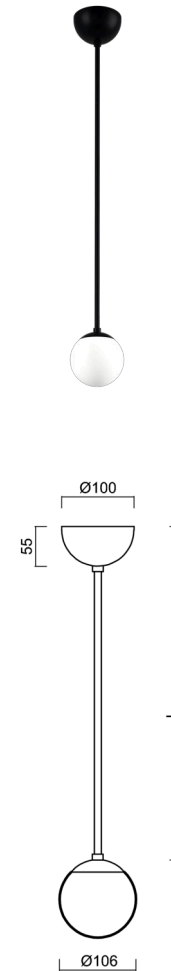

ADRIA P1A

Z11/090/L60 C*

WWW.OSMONT.CZ

ADRIA P1A

Product code: ADR40147

Type: Z11/090/L60 C*

Short description of the luminaire: Black colour | pendant E27 light ON/OFF | TRIPLEX OPAL hand blown glass shade | rod pendant 60 cm |

Technical data

Types of luminaires	Classic on/off
Mounting type	Suspended - rod
Base material	steel
Shade material	three-layer glass TRIPLEX OPAL
Base color	black Ral9005
Shade color	white
Holding the shade	steel holder
Mounting location	ceiling
Width	106 mm
Length	106 mm
Height	106 mm
Diameter	ø 106 mm
Suspension length	600 mm
mounting holes (diameter)	none
Impact strength	IK01
Operating temperature	from -20°C to +30°C

Electrical data

Power consumption	5 W
Ingress Protection	IP40
Socket	E27
terminal block	none

Luminous data

Blue light hazard	Risk group 0
-------------------	--------------

Eulum data for calculation programs are available at www.osmont.cz.

TECHNICAL SHEET

Logistical data

EAN	8591728195434
Warranty*	60 months

**The warranty for the batteries is valid for 36 months from the date of purchase.*

Additional assortment:

Lampshade

Product code	Name	Color	Picture	Drawing
20145	090			