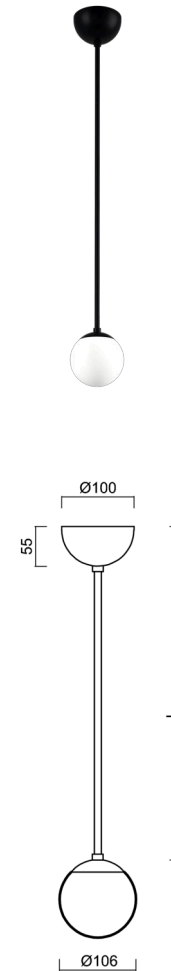

ADRIA P1A

Z11/090/L20 C*

WWW.OSMONT.CZ

ADRIA P1A

Product code: ADR40145

Type: Z11/090/L20 C*

Short description of the luminaire: Black colour | pendant E27 light ON/OFF | TRIPLEX OPAL hand blown glass shade | rod pendant 20 cm |

Technical data

Types of luminaires	Classic on/off
Mounting type	Suspended - rod
Base material	steel
Shade material	three-layer glass TRIPLEX OPAL
Base color	black Ral9005
Shade color	white
Holding the shade	steel holder
Mounting location	ceiling
Width	106 mm
Length	106 mm
Height	106 mm
Diameter	ø 106 mm
Suspension length	200 mm
mounting holes (diameter)	none
Impact strength	IK01
Operating temperature	from -20°C to +30°C

Electrical data

Power consumption	5 W
Ingress Protection	IP40
Socket	E27
terminal block	none

Luminous data

Blue light hazard	Risk group 0
-------------------	--------------

Eulum data for calculation programs are available at www.osmont.cz.

TECHNICAL SHEET

Logistical data

EAN	8591728195410
Warranty*	60 months

**The warranty for the batteries is valid for 36 months from the date of purchase.*

Additional assortment:

Lampshade

Product code	Name	Color	Picture	Drawing
20145	090		