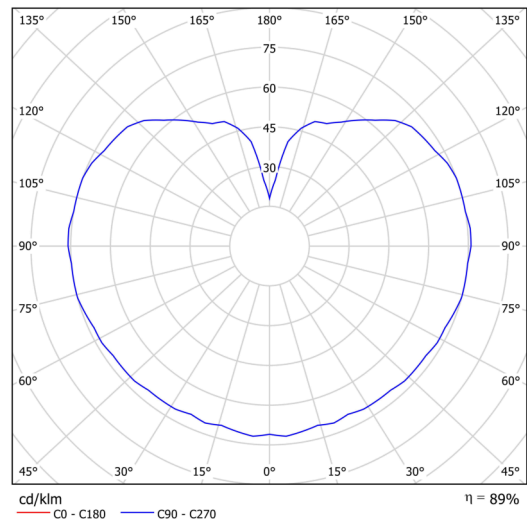

ADRIA P1A

Product code: ADR40143

Type: Z11/090/L80 B*

Short description of the luminaire: White colour | pendant E27 light ON/OFF | TRIPLEX OPAL hand blown glass shade | rod pendant 80 cm |

Technical data

Types of luminaires	Classic on/off
Mounting type	Suspended - rod
Base material	steel
Shade material	three-layer glass TRIPLEX OPAL
Base color	white Ral9003
Shade color	white
Holding the shade	steel holder
Mounting location	ceiling
Width	106 mm
Length	106 mm
Height	106 mm
Diameter	ø 106 mm
Suspension length	800 mm
mounting holes (diameter)	none
Impact strength	IK01
Operating temperature	from -20°C to +30°C

Electrical data

Power consumption	5 W
Ingress Protection	IP40
Socket	E27
terminal block	none

Luminous data

Blue light hazard	Risk group 0

Eulum data for calculation programs are available at www.osmont.cz.