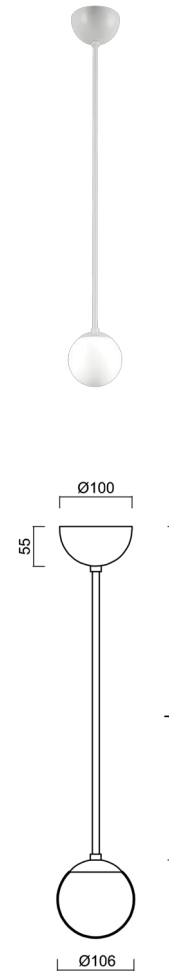

ADRIA P1A

Product code: ADR40143

Type: Z11/090/L80 B*

Short description of the luminaire: White colour | pendant E27 light ON/OFF | TRIPLEX OPAL hand blown glass shade | rod pendant 80 cm |

Technical data

Types of luminaires	Classic on/off
Mounting type	Suspended - rod
Base material	steel
Shade material	three-layer glass TRIPLEX OPAL
Base color	white Ral9003
Shade color	white
Holding the shade	steel holder
Mounting location	ceiling
Width	106 mm
Length	106 mm
Height	106 mm
Diameter	ø 106 mm
Suspension length	800 mm
mounting holes (diameter)	none
Impact strength	IK01
Operating temperature	from -20°C to +30°C

Electrical data

Power consumption	5 W
Ingress Protection	IP40
Socket	E27
terminal block	none

Luminous data

Blue light hazard	Risk group 0

Eulum data for calculation programs are available at www.osmont.cz.