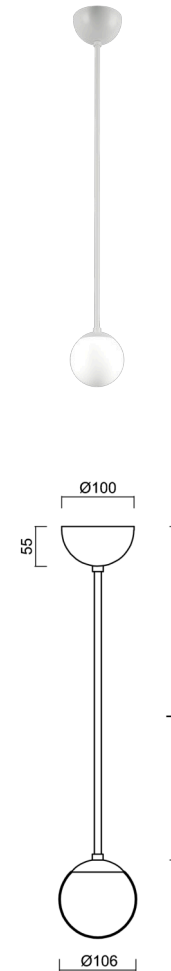

ADRIA P1A

Z11/090/L20 B*

WWW.OSMONT.CZ

ADRIA P1A

Product code: ADR40140

Type: Z11/090/L20 B*

Short description of the luminaire: White colour | pendant E27 light ON/OFF | TRIPLEX OPAL hand blown glass shade | rod pendant 20 cm |

Technical data

Types of luminaires	Classic on/off
Mounting type	Suspended - rod
Base material	steel
Shade material	three-layer glass TRIPLEX OPAL
Base color	white Ral9003
Shade color	white
Holding the shade	steel holder
Mounting location	ceiling
Width	106 mm
Length	106 mm
Height	106 mm
Diameter	ø 106 mm
Suspension length	200 mm
mounting holes (diameter)	none
Impact strength	IK01
Operating temperature	from -20°C to +30°C

Electrical data

Power consumption	5 W
Ingress Protection	IP40
Socket	E27
terminal block	none

Luminous data

Blue light hazard	Risk group 0
-------------------	--------------

Eulum data for calculation programs are available at www.osmont.cz.

TECHNICAL SHEET

Logistical data

EAN	8591728195366
Warranty*	60 months

**The warranty for the batteries is valid for 36 months from the date of purchase.*

Additional assortment:

Lampshade

Product code	Name	Color	Picture	Drawing
20145	090		