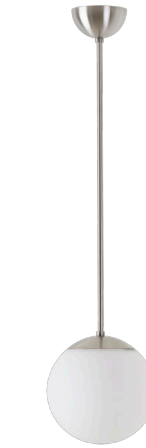

ADRIA P1

Product code: ADR70964

Type: LED-5L05E500Z11/092/a5 NB DALI 4K#

Short description of the luminaire: Stainless brushed pendant LED light DALI with TRIPLEX OPAL glass shade

Technical

Types of luminaires	Dimmable
Mounting type	Suspended - rod
Base material	stainless steel steel
Shade material	three-layer glass TRIPLEX OPAL
Base color	brushed stainless steel
Shade color	white
Holding the shade	steel holder
Mounting location	ceiling
Width	200 mm
Length	200 mm
Height	200 mm
Diameter	ø 200 mm
Hinge length	1000 mm
mounting holes (diameter)	none
Installation wire (diameter)	none
Energy Class	D
Impact strength	IK01
Operating temperature	from -20°C to +30°C

Electric

Power consumption	8 W
Ingress Protection	IP40
Socket	LED modul
terminal block	none
Automatic circuit breaker type B16A	45 pcs
Automatic circuit breaker type C16A	70 pcs

Luminous

Lum. flux of luminaire	1130 lm
Lum. flux of light source	1280 lm
Luminaire efficacy	141 lm/W
Temperature	4000 K
Rated life time LED L80/B10	100000 hours
CRI	Ra80
MacAdam	3
Blue light hazard	Risk group 0

Eulum data for calculation programs are available at www.osmont.cz.