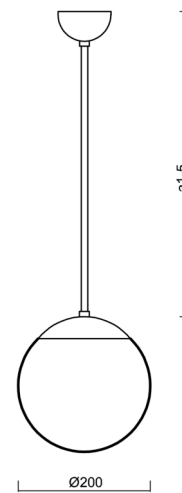

ADRIA P1

Product code: ADR70964

Type: LED-5L05E500Z11/092/a5 NB DALI 4K#

Short description of the luminaire: Stainless brushed pendant LED light DALI with TRIPLEX OPAL glass shade

Technical

Types of luminaires	Dimmable
Mounting type	Suspended - rod
Base material	stainless steel steel
Shade material	three-layer glass TRIPLEX OPAL
Base color	brushed stainless steel
Shade color	white
Holding the shade	steel holder
Mounting location	ceiling
Width	200 mm
Length	200 mm
Height	200 mm
Diameter	ø 200 mm
Hinge length	1000 mm
mounting holes (diameter)	none
Installation wire (diameter)	none
Energy Class	D
Impact strength	IK01
Operating temperature	from -20°C to +30°C

Electric

Power consumption	8 W
Ingress Protection	IP40
Socket	LED modul
terminal block	none
Automatic circuit breaker type B16A	45 pcs
Automatic circuit breaker type C16A	70 pcs

Luminous

Lum. flux of luminaire	1130 lm
Lum. flux of light source	1280 lm
Luminaire efficacy	141 lm/W
Temperature	4000 K
Rated life time LED L80/B10	100000 hours
CRI	Ra80
MacAdam	3
Blue light hazard	Risk group 0

Eulum data for calculation programs are available at www.osmont.cz.