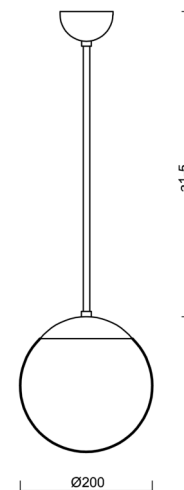

ADRIA P1

LED-5L05E500Z11/092/a3 NB DALI 4K#

WWW.OSMONT.CZ

ADRIA P1

Product code: ADR70962

Type: LED-5L05E500Z11/092/a3 NB DALI 4K#

Short description of the luminaire: Stainless brushed pendant LED light DALI with TRIPLEX OPAL glass shade

Technical

Types of luminaires	Dimmable
Mounting type	Suspended - rod
Base material	stainless steel steel
Shade material	three-layer glass TRIPLEX OPAL
Base color	brushed stainless steel
Shade color	white
Holding the shade	steel holder
Mounting location	ceiling
Width	200 mm
Length	200 mm
Height	200 mm
Diameter	ø 200 mm
Hinge length	600 mm
mounting holes (diameter)	none
Installation wire (diameter)	none
Energy Class	D
Impact strength	IK01
Operating temperature	from -20°C to +30°C

Eulum data for calculation programs are available at www.osmont.cz.

Logistic

EAN	8591728061616
Weight NTTO	1.7 Kg
Weight BTTO	2.3 Kg
Number of cartons	2 pcs
Package volume	0.02 m ³
Package 1 width	0.21 m
Package 1 length	0.21 m
Package 1 height	0.205 m
Warranty*	60 months