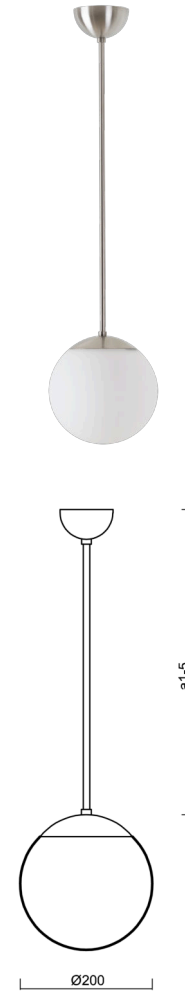

ADRIA P1

Product code: ADR70961

Type: LED-5L05E500Z11/092/a2 NB DALI 4K#

Short description of the luminaire: Stainless brushed pendant LED light DALI with TRIPLEX OPAL glass shade

Technical

Types of luminaires	Dimmable
Mounting type	Suspended - rod
Base material	stainless steel steel
Shade material	three-layer glass TRIPLEX OPAL
Base color	brushed stainless steel
Shade color	white
Holding the shade	steel holder
Mounting location	ceiling
Width	200 mm
Length	200 mm
Height	200 mm
Diameter	ø 200 mm
Hinge length	400 mm
mounting holes (diameter)	none
Installation wire (diameter)	none
Energy Class	D
Impact strength	IK01
Operating temperature	from -20°C to +30°C

Electric

Power consumption	8 W
Ingress Protection	IP40
Socket	LED modul
terminal block	none
Automatic circuit breaker type B16A	45 pcs
Automatic circuit breaker type C16A	70 pcs

Luminous

Lum. flux of luminaire	1130 lm
Lum. flux of light source	1280 lm
Luminaire efficacy	141 lm/W
Temperature	4000 K
Rated life time LED L80/B10	100000 hours
CRI	Ra80
MacAdam	3
Blue light hazard	Risk group 0

Eulum data for calculation programs are available at www.osmont.cz.