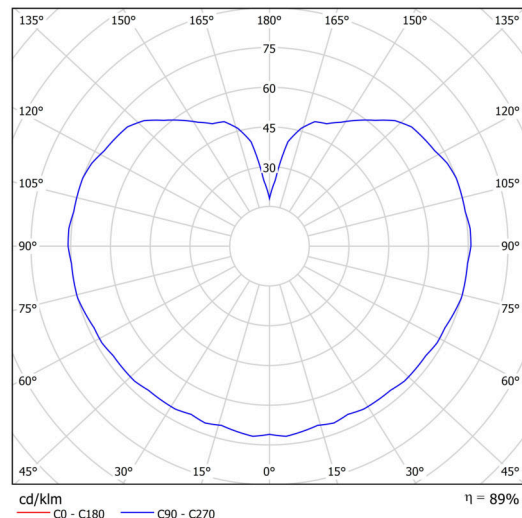

ADRIA P1

Product code: ADR70961

Type: LED-5L05E500Z11/092/a2 NB DALI 4K#

Short description of the luminaire: Stainless brushed pendant LED light DALI with TRIPLEX OPAL glass shade

Technical

Types of luminaires	Dimmable
Mounting type	Suspended - rod
Base material	stainless steel steel
Shade material	three-layer glass TRIPLEX OPAL
Base color	brushed stainless steel
Shade color	white
Holding the shade	steel holder
Mounting location	ceiling
Width	200 mm
Length	200 mm
Height	200 mm
Diameter	ø 200 mm
Hinge length	400 mm
mounting holes (diameter)	none
Installation wire (diameter)	none
Energy Class	D
Impact strength	IK01
Operating temperature	from -20°C to +30°C

Electric

Power consumption	8 W
Ingress Protection	IP40
Socket	LED modul
terminal block	none
Automatic circuit breaker type B16A	45 pcs
Automatic circuit breaker type C16A	70 pcs

Luminous

Lum. flux of luminaire	1130 lm
Lum. flux of light source	1280 lm
Luminaire efficacy	141 lm/W
Temperature	4000 K
Rated life time LED L80/B10	100000 hours
CRI	Ra80
MacAdam	3
Blue light hazard	Risk group 0

Eulum data for calculation programs are available at www.osmont.cz.