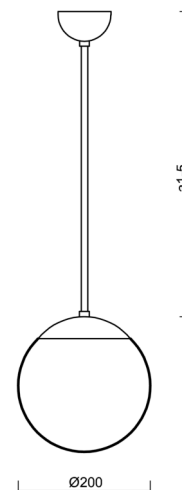

ADRIA P1

LED-5L05E500Z11/092/a5 C DALI 4K#

WWW.OSMONT.CZ

ADRIA P1

Product code: ADR70949

Type: LED-5L05E500Z11/092/a5 C DALI 4K#

Short description of the luminaire: Black pendant LED light DALI with TRIPLEX OPAL glass shade

Technical

Types of luminaires	Dimmable
Mounting type	Suspended - rod
Base material	steel
Shade material	three-layer glass TRIPLEX OPAL
Base color	black Ral9005
Shade color	white
Holding the shade	steel holder
Mounting location	ceiling
Width	200 mm
Length	200 mm
Height	200 mm
Diameter	ø 200 mm
Hinge length	1000 mm
mounting holes (diameter)	none
Installation wire (diameter)	none
Energy Class	D
Impact strength	IK01
Operating temperature	from -20°C to +30°C

Eulum data for calculation programs are available at www.osmont.cz.

TECHNICAL SHEET

Logistic

EAN	8591728061487
Weight NTTO	1.8 Kg
Weight BTTO	2.4 Kg
Number of cartons	2 pcs
Package volume	0.02 m ³
Package 1 width	0.21 m
Package 1 length	0.21 m
Package 1 height	0.205 m
Warranty*	60 months