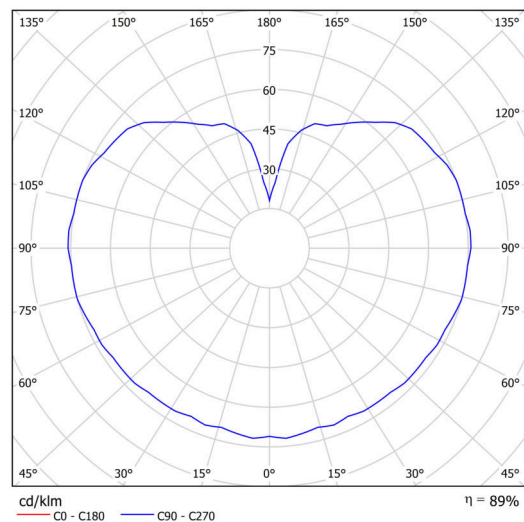

ADRIA P1

Product code: ADR70948

Type: LED-5L05E500Z11/092/a4 C DALI 4K#

Short description of the luminaire: Black pendant LED light DALI with TRIPLEX OPAL glass shade

Technical

Types of luminaires	Dimmable
Mounting type	Suspended - rod
Base material	steel
Shade material	three-layer glass TRIPLEX OPAL
Base color	black Ral9005
Shade color	white
Holding the shade	steel holder
Mounting location	ceiling
Width	200 mm
Length	200 mm
Height	200 mm
Diameter	ø 200 mm
Hinge length	800 mm
mounting holes (diameter)	none
Installation wire (diameter)	none
Energy Class	D
Impact strength	IK01
Operating temperature	from -20°C to +30°C

Electric

Power consumption	8 W
Ingress Protection	IP40
Socket	LED modul
terminal block	none
Automatic circuit breaker type B16A	45 pcs
Automatic circuit breaker type C16A	70 pcs

Luminous

Lum. flux of luminaire	1130 lm
Lum. flux of light source	1280 lm
Luminaire efficacy	141 lm/W
Temperature	4000 K
Rated life time LED L80/B10	100000 hours
CRI	Ra80
MacAdam	3
Blue light hazard	Risk group 0

Eulum data for calculation programs are available at www.osmont.cz.