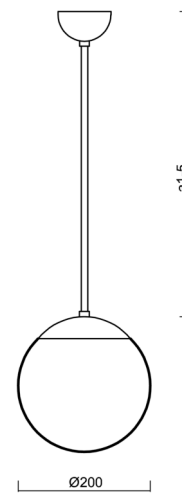

ADRIA P1

LED-5L05E500Z11/092/a4 C DALI 4K#

WWW.OSMONT.CZ

ADRIA P1

Product code: ADR70948

Type: LED-5L05E500Z11/092/a4 C DALI 4K#

Short description of the luminaire: Black pendant LED light DALI with TRIPLEX OPAL glass shade

Technical

Types of luminaires	Dimmable
Mounting type	Suspended - rod
Base material	steel
Shade material	three-layer glass TRIPLEX OPAL
Base color	black Ral9005
Shade color	white
Holding the shade	steel holder
Mounting location	ceiling
Width	200 mm
Length	200 mm
Height	200 mm
Diameter	ø 200 mm
Hinge length	800 mm
mounting holes (diameter)	none
Installation wire (diameter)	none
Energy Class	D
Impact strength	IK01
Operating temperature	from -20°C to +30°C

Eulum data for calculation programs are available at www.osmont.cz.

Logistic

EAN	8591728061470
Weight NTTO	1.75 Kg
Weight BTTO	2.35 Kg
Number of cartons	2 pcs
Package volume	0.02 m ³
Package 1 width	0.21 m
Package 1 length	0.21 m
Package 1 height	0.205 m
Warranty*	60 months