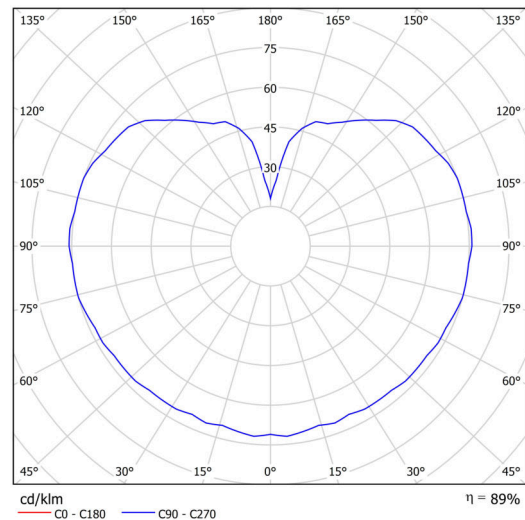

ADRIA P1

Product code: ADR70947

Type: LED-5L05E500Z11/092/a3 C DALI 4K#

Short description of the luminaire: Black pendant LED light DALI with TRIPLEX OPAL glass shade

Technical

Types of luminaires	Dimmable
Mounting type	Suspended - rod
Base material	steel
Shade material	three-layer glass TRIPLEX OPAL
Base color	black Ral9005
Shade color	white
Holding the shade	steel holder
Mounting location	ceiling
Width	200 mm
Length	200 mm
Height	200 mm
Diameter	ø 200 mm
Hinge length	600 mm
mounting holes (diameter)	none
Installation wire (diameter)	none
Energy Class	D
Impact strength	IK01
Operating temperature	from -20°C to +30°C

Electric

Power consumption	8 W
Ingress Protection	IP40
Socket	LED modul
terminal block	none
Automatic circuit breaker type B16A	45 pcs
Automatic circuit breaker type C16A	70 pcs

Luminous

Lum. flux of luminaire	1130 lm
Lum. flux of light source	1280 lm
Luminaire efficacy	141 lm/W
Temperature	4000 K
Rated life time LED L80/B10	100000 hours
CRI	Ra80
MacAdam	3
Blue light hazard	Risk group 0

Eulum data for calculation programs are available at www.osmont.cz.