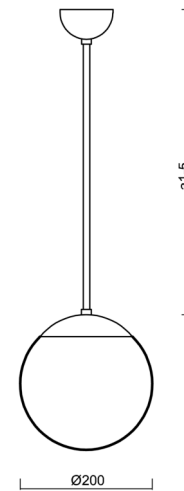

## Technical

Types of luminaires	Dimmable
Mounting type	Suspended - rod
Base material	steel
Shade material	three-layer glass TRIPLEX OPAL
Base color	black Ral9005
Shade color	white
Holding the shade	steel holder
Mounting location	ceiling
Width	200 mm
Length	200 mm
Height	200 mm
Diameter	ø 200 mm
Hinge length	600 mm
mounting holes (diameter)	none
Installation wire (diameter)	none
Energy Class	D
Impact strength	IK01
Operating temperature	from -20°C to +30°C

Eulum data for calculation programs are available at [www.osmont.cz](http://www.osmont.cz).

Logistic

EAN	8591728061463
Weight NTTO	1.7 Kg
Weight BTTO	2.3 Kg
Number of cartons	2 pcs
Package volume	0.02 m <sup>3</sup>
Package 1 width	0.21 m
Package 1 length	0.21 m
Package 1 height	0.205 m
Warranty*	60 months