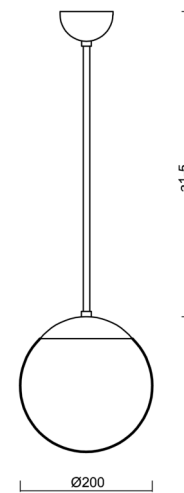

ADRIA P1

LED-5L05E500Z11/092/a2 C DALI 4K#

WWW.OSMONT.CZ

ADRIA P1

Product code: ADR70946

Type: LED-5L05E500Z11/092/a2 C DALI 4K#

Short description of the luminaire: Black pendant LED light DALI with TRIPLEX OPAL glass shade

Technical

Types of luminaires	Dimmable
Mounting type	Suspended - rod
Base material	steel
Shade material	three-layer glass TRIPLEX OPAL
Base color	black Ral9005
Shade color	white
Holding the shade	steel holder
Mounting location	ceiling
Width	200 mm
Length	200 mm
Height	200 mm
Diameter	ø 200 mm
Hinge length	400 mm
mounting holes (diameter)	none
Installation wire (diameter)	none
Energy Class	D
Impact strength	IK01
Operating temperature	from -20°C to +30°C

Eulum data for calculation programs are available at www.osmont.cz.

Logistic

EAN	8591728061456
Weight NTTO	1.65 Kg
Weight BTTO	2.25 Kg
Number of cartons	2 pcs
Package volume	0.02 m ³
Package 1 width	0.21 m
Package 1 length	0.21 m
Package 1 height	0.205 m
Warranty*	60 months