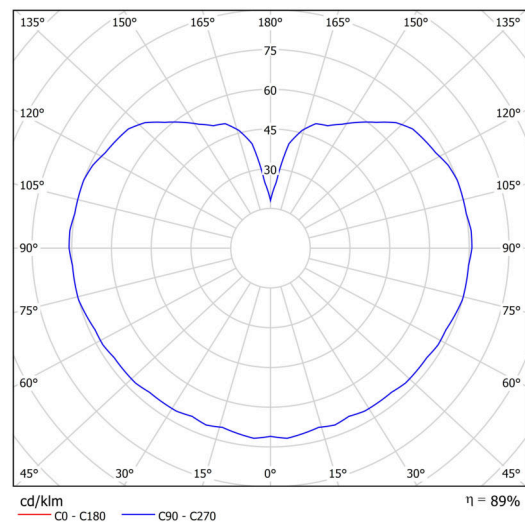

ADRIA P1

Product code: ADR70946

Type: LED-5L05E500Z11/092/a2 C DALI 4K#

Short description of the luminaire: Black pendant LED light DALI with TRIPLEX OPAL glass shade

Technical

Types of luminaires	Dimmable
Mounting type	Suspended - rod
Base material	steel
Shade material	three-layer glass TRIPLEX OPAL
Base color	black Ral9005
Shade color	white
Holding the shade	steel holder
Mounting location	ceiling
Width	200 mm
Length	200 mm
Height	200 mm
Diameter	ø 200 mm
Hinge length	400 mm
mounting holes (diameter)	none
Installation wire (diameter)	none
Energy Class	D
Impact strength	IK01
Operating temperature	from -20°C to +30°C

Electric

Power consumption	8 W
Ingress Protection	IP40
Socket	LED modul
terminal block	none
Automatic circuit breaker type B16A	45 pcs
Automatic circuit breaker type C16A	70 pcs

Luminous

Lum. flux of luminaire	1130 lm
Lum. flux of light source	1280 lm
Luminaire efficacy	141 lm/W
Temperature	4000 K
Rated life time LED L80/B10	100000 hours
CRI	Ra80
MacAdam	3
Blue light hazard	Risk group 0

Eulum data for calculation programs are available at www.osmont.cz.