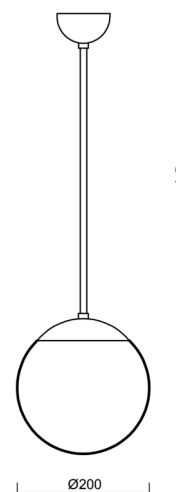

ADRIA P1

LED-5L05E500Z11/092/a1 C DALI 4K#

WWW.OSMONT.CZ

ADRIA P1

Product code: ADR70945

Type: LED-5L05E500Z11/092/a1 C DALI 4K#

Short description of the luminaire: Black colour | pendant LED light DALI | TRIPLEX OPAL hand blown glass shade| rod pendant 20 cm |

Technical

Types of luminaires	Dimmable
Mounting type	Suspended - rod
Base material	steel
Shade material	three-layer glass TRIPLEX OPAL
Base color	black Ral9005
Shade color	white
Holding the shade	steel holder
Mounting location	ceiling
Width	200 mm
Length	200 mm
Height	200 mm
Diameter	ø 200 mm
Hinge length	200 mm
mounting holes (diameter)	none
Cable entrance	none
Energy Class	D
Impact strength	IK01
Operating temperature	from -20°C to +30°C