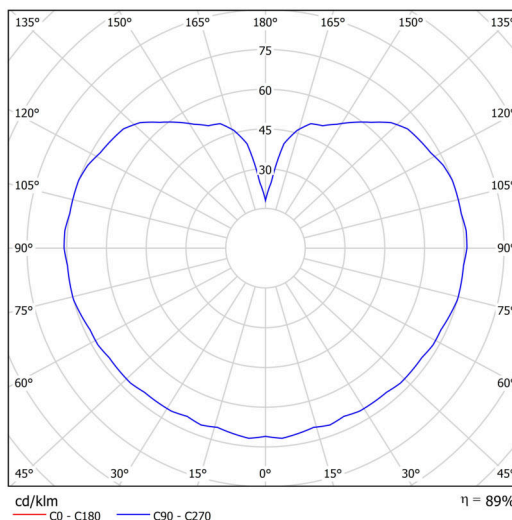

ADRIA P1

Product code: ADR70944

Type: LED-5L05E500Z11/092/a5 B DALI 4K#

Short description of the luminaire: White pendant LED light DALI with TRIPLEX OPAL glass shade

Technical

Types of luminaires	Dimmable
Mounting type	Suspended - rod
Base material	steel
Shade material	three-layer glass TRIPLEX OPAL
Base color	white Ral9003
Shade color	white
Holding the shade	steel holder
Mounting location	ceiling
Width	200 mm
Length	200 mm
Height	200 mm
Diameter	ø 200 mm
Hinge length	1000 mm
mounting holes (diameter)	none
Installation wire (diameter)	none
Energy Class	D
Impact strength	IK01
Operating temperature	from -20°C to +30°C

Electric

Power consumption	8 W
Ingress Protection	IP40
Socket	LED modul
terminal block	none
Automatic circuit breaker type B16A	45 pcs
Automatic circuit breaker type C16A	70 pcs

Luminous

Lum. flux of luminaire	1130 lm
Lum. flux of light source	1280 lm
Luminaire efficacy	141 lm/W
Temperature	4000 K
Rated life time LED L80/B10	100000 hours
CRI	Ra80
MacAdam	3
Blue light hazard	Risk group 0

Eulum data for calculation programs are available at www.osmont.cz.