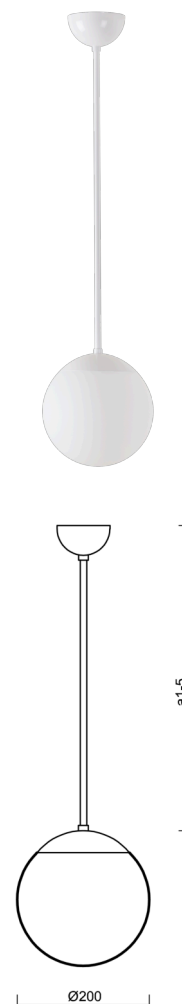

ADRIA P1

Product code: ADR70944

Type: LED-5L05E500Z11/092/a5 B DALI 4K#

Short description of the luminaire: White pendant LED light DALI with TRIPLEX OPAL glass shade

Technical

Types of luminaires	Dimmable
Mounting type	Suspended - rod
Base material	steel
Shade material	three-layer glass TRIPLEX OPAL
Base color	white Ral9003
Shade color	white
Holding the shade	steel holder
Mounting location	ceiling
Width	200 mm
Length	200 mm
Height	200 mm
Diameter	ø 200 mm
Hinge length	1000 mm
mounting holes (diameter)	none
Installation wire (diameter)	none
Energy Class	D
Impact strength	IK01
Operating temperature	from -20°C to +30°C

Electric

Power consumption	8 W
Ingress Protection	IP40
Socket	LED modul
terminal block	none
Automatic circuit breaker type B16A	45 pcs
Automatic circuit breaker type C16A	70 pcs

Luminous

Lum. flux of luminaire	1130 lm
Lum. flux of light source	1280 lm
Luminaire efficacy	141 lm/W
Temperature	4000 K
Rated life time LED L80/B10	100000 hours
CRI	Ra80
MacAdam	3
Blue light hazard	Risk group 0

Eulum data for calculation programs are available at www.osmont.cz.