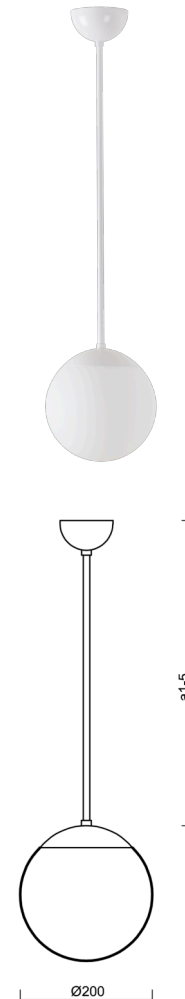

ADRIA P1

Product code: ADR70943

Type: LED-5L05E500Z11/092/a4 B DALI 4K#

Short description of the luminaire: White pendant LED light DALI with TRIPLEX OPAL glass shade

Technical

Types of luminaires	Dimmable
Mounting type	Suspended - rod
Base material	steel
Shade material	three-layer glass TRIPLEX OPAL
Base color	white Ral9003
Shade color	white
Holding the shade	steel holder
Mounting location	ceiling
Width	200 mm
Length	200 mm
Height	200 mm
Diameter	ø 200 mm
Hinge length	800 mm
mounting holes (diameter)	none
Installation wire (diameter)	none
Energy Class	D
Impact strength	IK01
Operating temperature	from -20°C to +30°C

Electric

Power consumption	8 W
Ingress Protection	IP40
Socket	LED modul
terminal block	none
Automatic circuit breaker type B16A	45 pcs
Automatic circuit breaker type C16A	70 pcs

Luminous

Lum. flux of luminaire	1130 lm
Lum. flux of light source	1280 lm
Luminaire efficacy	141 lm/W
Temperature	4000 K
Rated life time LED L80/B10	100000 hours
CRI	Ra80
MacAdam	3
Blue light hazard	Risk group 0

Eulum data for calculation programs are available at www.osmont.cz.