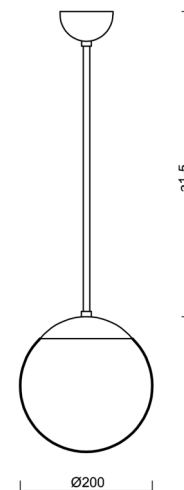

ADRIA P1

LED-5L05E500Z11/092/a2 NB DALI 3K#

WWW.OSMONT.CZ

ADRIA P1

Product code: ADR70461

Type: LED-5L05E500Z11/092/a2 NB DALI 3K#

Short description of the luminaire: Stainless brushed pendant LED light DALI with TRIPLEX OPAL glass shade

Technical

| | |
|------------------------------|--------------------------------|
| Types of luminaires | Dimmable |
| Mounting type | Suspended - rod |
| Base material | stainless steel steel |
| Shade material | three-layer glass TRIPLEX OPAL |
| Base color | brushed stainless steel |
| Shade color | white |
| Holding the shade | steel holder |
| Mounting location | ceiling |
| Width | 200 mm |
| Length | 200 mm |
| Height | 200 mm |
| Diameter | ø 200 mm |
| Hinge length | 400 mm |
| mounting holes (diameter) | none |
| Installation wire (diameter) | none |
| Energy Class | D |
| Impact strength | IK01 |
| Operating temperature | from -20°C to +30°C |

Eulum data for calculation programs are available at www.osmont.cz.

Logistic

| | |
|-------------------|---------------------|
| EAN | 8591728061258 |
| Weight NTTO | 1.65 Kg |
| Weight BTTO | 2.25 Kg |
| Number of cartons | 2 pcs |
| Package volume | 0.02 m ³ |
| Package 1 width | 0.21 m |
| Package 1 length | 0.21 m |
| Package 1 height | 0.205 m |
| Warranty* | 60 months |