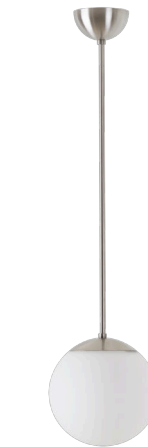

ADRIA P1

Product code: ADR70461

Type: LED-5L05E500Z11/092/a2 NB DALI 3K#

Short description of the luminaire: Stainless brushed pendant LED light DALI with TRIPLEX OPAL glass shade

Technical

Types of luminaires	Dimmable
Mounting type	Suspended - rod
Base material	stainless steel steel
Shade material	three-layer glass TRIPLEX OPAL
Base color	brushed stainless steel
Shade color	white
Holding the shade	steel holder
Mounting location	ceiling
Width	200 mm
Length	200 mm
Height	200 mm
Diameter	ø 200 mm
Hinge length	400 mm
mounting holes (diameter)	none
Installation wire (diameter)	none
Energy Class	D
Impact strength	IK01
Operating temperature	from -20°C to +30°C

Electric

Power consumption	8 W
Ingress Protection	IP40
Socket	LED modul
terminal block	none
Automatic circuit breaker type B16A	45 pcs
Automatic circuit breaker type C16A	70 pcs

Luminous

Lum. flux of luminaire	1080 lm
Lum. flux of light source	1230 lm
Luminaire efficacy	135 lm/W
Temperature	3000 K
Rated life time LED L80/B10	100000 hours
CRI	Ra80
MacAdam	3
Blue light hazard	Risk group 0

Eulum data for calculation programs are available at www.osmont.cz.