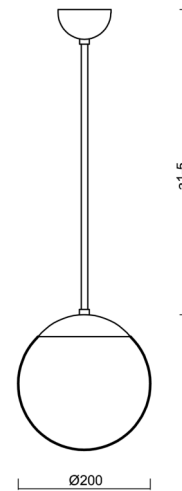

ADRIA P1

Product code: ADR70459

Type: LED-5L05E500Z11/092/a5 NL DALI 3K#

Short description of the luminaire: Stainless polished pendant LED light DALI with TRIPLEX OPAL glass shade

Technical

Types of luminaires	Dimmable
Mounting type	Suspended - rod
Base material	stainless steel steel
Shade material	three-layer glass TRIPLEX OPAL
Base color	polished stainless steel
Shade color	white
Holding the shade	steel holder
Mounting location	ceiling
Width	200 mm
Length	200 mm
Height	200 mm
Diameter	ø 200 mm
Hinge length	1000 mm
mounting holes (diameter)	none
Installation wire (diameter)	none
Energy Class	D
Impact strength	IK01
Operating temperature	from -20°C to +30°C

Electric

Power consumption	8 W
Ingress Protection	IP40
Socket	LED modul
terminal block	none
Automatic circuit breaker type B16A	45 pcs
Automatic circuit breaker type C16A	70 pcs

Luminous

Lum. flux of luminaire	1080 lm
Lum. flux of light source	1230 lm
Luminaire efficacy	135 lm/W
Temperature	3000 K
Rated life time LED L80/B10	100000 hours
CRI	Ra80
MacAdam	3
Blue light hazard	Risk group 0

Eulum data for calculation programs are available at www.osmont.cz.