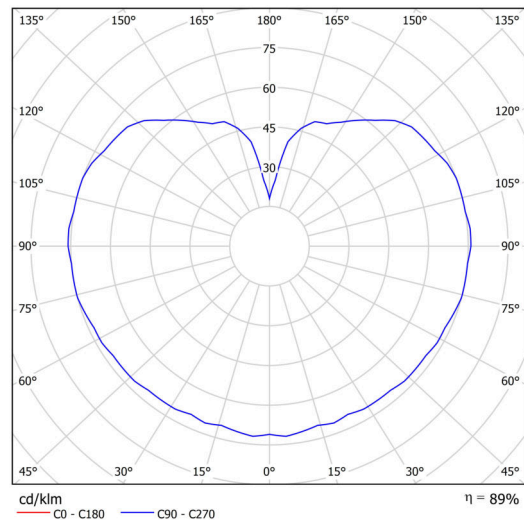

ADRIA P1

Product code: ADR70459

Type: LED-5L05E500Z11/092/a5 NL DALI 3K#

Short description of the luminaire: Stainless polished pendant LED light DALI with TRIPLEX OPAL glass shade

Technical

Types of luminaires	Dimmable
Mounting type	Suspended - rod
Base material	stainless steel steel
Shade material	three-layer glass TRIPLEX OPAL
Base color	polished stainless steel
Shade color	white
Holding the shade	steel holder
Mounting location	ceiling
Width	200 mm
Length	200 mm
Height	200 mm
Diameter	ø 200 mm
Hinge length	1000 mm
mounting holes (diameter)	none
Installation wire (diameter)	none
Energy Class	D
Impact strength	IK01
Operating temperature	from -20°C to +30°C

Electric

Power consumption	8 W
Ingress Protection	IP40
Socket	LED modul
terminal block	none
Automatic circuit breaker type B16A	45 pcs
Automatic circuit breaker type C16A	70 pcs

Luminous

Lum. flux of luminaire	1080 lm
Lum. flux of light source	1230 lm
Luminaire efficacy	135 lm/W
Temperature	3000 K
Rated life time LED L80/B10	100000 hours
CRI	Ra80
MacAdam	3
Blue light hazard	Risk group 0

Eulum data for calculation programs are available at www.osmont.cz.