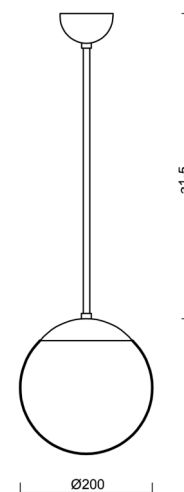

ADRIA P1

LED-5L05E500Z11/092/a4 C DALI 3K#

WWW.OSMONT.CZ

ADRIA P1

Product code: ADR70448

Type: LED-5L05E500Z11/092/a4 C DALI 3K#

Short description of the luminaire: Black pendant LED light DALI with TRIPLEX OPAL glass shade

Technical

Types of luminaires	Dimmable
Mounting type	Suspended - rod
Base material	steel
Shade material	three-layer glass TRIPLEX OPAL
Base color	black Ral9005
Shade color	white
Holding the shade	steel holder
Mounting location	ceiling
Width	200 mm
Length	200 mm
Height	200 mm
Diameter	ø 200 mm
Hinge length	800 mm
mounting holes (diameter)	none
Installation wire (diameter)	none
Energy Class	D
Impact strength	IK01
Operating temperature	from -20°C to +30°C

Eulum data for calculation programs are available at www.osmont.cz.

Logistic

EAN	8591728061128
Weight NTTO	1.75 Kg
Weight BTTO	2.35 Kg
Number of cartons	2 pcs
Package volume	0.02 m ³
Package 1 width	0.21 m
Package 1 length	0.21 m
Package 1 height	0.205 m
Warranty*	60 months