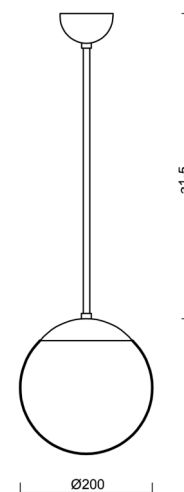

ADRIA P1

LED-5L05E500Z11/092/a2 C DALI 3K#

WWW.OSMONT.CZ

ADRIA P1

Product code: ADR70446

Type: LED-5L05E500Z11/092/a2 C DALI 3K#

Short description of the luminaire: Black pendant LED light DALI with TRIPLEX OPAL glass shade

Technical

Types of luminaires	Dimmable
Mounting type	Suspended - rod
Base material	steel
Shade material	three-layer glass TRIPLEX OPAL
Base color	black Ral9005
Shade color	white
Holding the shade	steel holder
Mounting location	ceiling
Width	200 mm
Length	200 mm
Height	200 mm
Diameter	ø 200 mm
Hinge length	400 mm
mounting holes (diameter)	none
Installation wire (diameter)	none
Energy Class	D
Impact strength	IK01
Operating temperature	from -20°C to +30°C

Eulum data for calculation programs are available at www.osmont.cz.

Logistic

EAN	8591728061104
Weight NTTO	1.65 Kg
Weight BTTO	2.25 Kg
Number of cartons	2 pcs
Package volume	0.02 m ³
Package 1 width	0.21 m
Package 1 length	0.21 m
Package 1 height	0.205 m
Warranty*	60 months