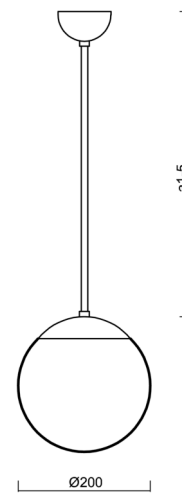

ADRIA P1

LED-5L05E500Z11/092/a1 C DALI 3K#

WWW.OSMONT.CZ

ADRIA P1

Product code: ADR70445

Type: LED-5L05E500Z11/092/a1 C DALI 3K#

Short description of the luminaire: Black pendant LED light DALI with TRIPLEX OPAL glass shade

Technical

Types of luminaires	Dimmable
Mounting type	Suspended - rod
Base material	steel
Shade material	three-layer glass TRIPLEX OPAL
Base color	black Ral9005
Shade color	white
Holding the shade	steel holder
Mounting location	ceiling
Width	200 mm
Length	200 mm
Height	200 mm
Diameter	ø 200 mm
Hinge length	200 mm
mounting holes (diameter)	none
Installation wire (diameter)	none
Energy Class	D
Impact strength	IK01
Operating temperature	from -20°C to +30°C

Eulum data for calculation programs are available at www.osmont.cz.

Logistic

EAN	8591728061098
Weight NTTO	1.6 Kg
Weight BTTO	2.2 Kg
Number of cartons	2 pcs
Package volume	0.02 m ³
Package 1 width	0.21 m
Package 1 length	0.21 m
Package 1 height	0.205 m
Warranty*	60 months