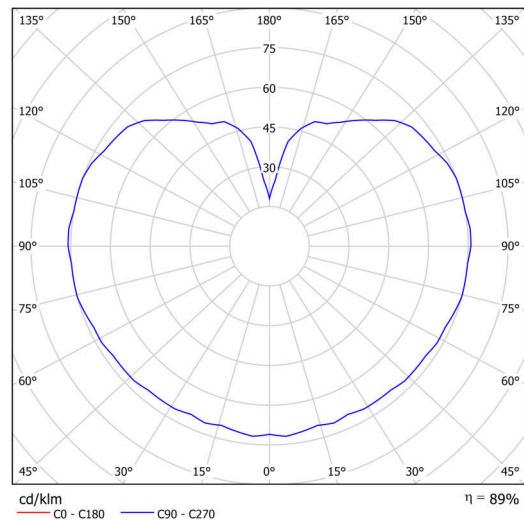

ADRIA P1

Product code: ADR70445

Type: LED-5L05E500Z11/092/a1 C DALI 3K#

Short description of the luminaire: Black pendant LED light DALI with TRIPLEX OPAL glass shade

Technical

Types of luminaires	Dimmable
Mounting type	Suspended - rod
Base material	steel
Shade material	three-layer glass TRIPLEX OPAL
Base color	black Ral9005
Shade color	white
Holding the shade	steel holder
Mounting location	ceiling
Width	200 mm
Length	200 mm
Height	200 mm
Diameter	ø 200 mm
Hinge length	200 mm
mounting holes (diameter)	none
Installation wire (diameter)	none
Energy Class	D
Impact strength	IK01
Operating temperature	from -20°C to +30°C

Electric

Power consumption	8 W
Ingress Protection	IP40
Socket	LED modul
terminal block	none
Automatic circuit breaker type B16A	45 pcs
Automatic circuit breaker type C16A	70 pcs

Luminous

Lum. flux of luminaire	1080 lm
Lum. flux of light source	1230 lm
Luminaire efficacy	135 lm/W
Temperature	3000 K
Rated life time LED L80/B10	100000 hours
CRI	Ra80
MacAdam	3
Blue light hazard	Risk group 0

Eulum data for calculation programs are available at www.osmont.cz.