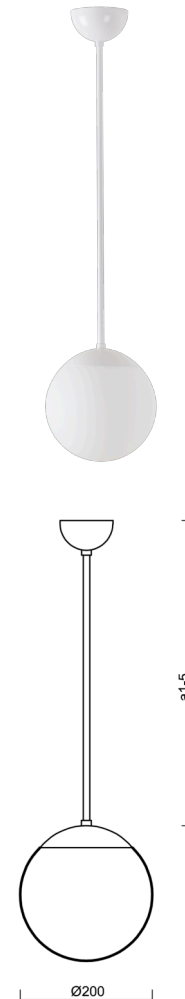

ADRIA P1

Product code: ADR70441

Type: LED-5L05E500Z11/092/a2 B DALI 3K#

Short description of the luminaire: White pendant LED light DALI with TRIPLEX OPAL glass shade

Technical

Types of luminaires	Dimmable
Mounting type	Suspended - rod
Base material	steel
Shade material	three-layer glass TRIPLEX OPAL
Base color	white Ral9003
Shade color	white
Holding the shade	steel holder
Mounting location	ceiling
Width	200 mm
Length	200 mm
Height	200 mm
Diameter	ø 200 mm
Hinge length	400 mm
mounting holes (diameter)	none
Installation wire (diameter)	none
Energy Class	D
Impact strength	IK01
Operating temperature	from -20°C to +30°C

Electric

Power consumption	8 W
Ingress Protection	IP40
Socket	LED modul
terminal block	none
Automatic circuit breaker type B16A	45 pcs
Automatic circuit breaker type C16A	70 pcs

Luminous

Lum. flux of luminaire	1080 lm
Lum. flux of light source	1230 lm
Luminaire efficacy	135 lm/W
Temperature	3000 K
Rated life time LED L80/B10	100000 hours
CRI	Ra80
MacAdam	3
Blue light hazard	Risk group 0

Eulum data for calculation programs are available at www.osmont.cz.