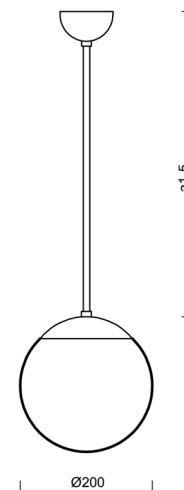

ADRIA P1

Product code: ADR61774

Type: LED-5L05E500Z11/092/a5 C 4K#

Short description of the luminaire: Black pendant LED light ON/OFF with TRIPLEX OPAL glass shade.

Technical

Types of luminaires	Classic on/off
Mounting type	Suspended - rod
Base material	steel
Shade material	three-layer glass TRIPLEX OPAL
Base color	black Ral9005
Shade color	white
Holding the shade	steel holder
Mounting location	ceiling
Width	200 mm
Length	200 mm
Height	200 mm
Diameter	ø 200 mm
Hinge length	1000 mm
mounting holes (diameter)	none
Installation wire (diameter)	none
Energy Class	D
Impact strength	IK01
Operating temperature	from -20°C to +30°C

Electric

Power consumption	8 W
Ingress Protection	IP40
Socket	LED modul
terminal block	none
Automatic circuit breaker type B10A	50 pcs
Automatic circuit breaker type B16A	78 pcs
Automatic circuit breaker type C10A	84 pcs
Automatic circuit breaker type C16A	130 pcs

Luminous

Lum. flux of luminaire	1130 lm
Lum. flux of light source	1280 lm
Luminaire efficacy	141 lm/W
Temperature	4000 K
Rated life time LED L80/B10	100000 hours
CRI	Ra80
MacAdam	3
Blue light hazard	Risk group 0

Eulum data for calculation programs are available at www.osmont.cz.