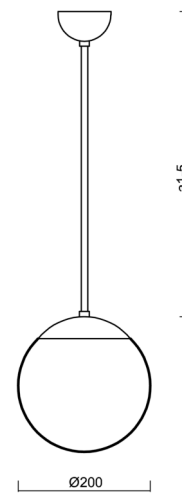

ADRIA P1

LED-5L05E500Z11/092/a3 C 4K#

WWW.OSMONT.CZ

ADRIA P1

Product code: ADR61772

Type: LED-5L05E500Z11/092/a3 C 4K#

Short description of the luminaire: Black pendant LED light ON/OFF with TRIPLEX OPAL glass shade.

Technical

Types of luminaires	Classic on/off
Mounting type	Suspended - rod
Base material	steel
Shade material	three-layer glass TRIPLEX OPAL
Base color	black Ral9005
Shade color	white
Holding the shade	steel holder
Mounting location	ceiling
Width	200 mm
Length	200 mm
Height	200 mm
Diameter	ø 200 mm
Hinge length	600 mm
mounting holes (diameter)	none
Installation wire (diameter)	none
Energy Class	D
Impact strength	IK01
Operating temperature	from -20°C to +30°C

Eulum data for calculation programs are available at www.osmont.cz.

TECHNICAL SHEET

Logistic

EAN	8591728055462
Weight NTTO	1.7 Kg
Weight BTTO	2.3 Kg
Number of cartons	2 pcs
Package volume	0.02 m ³
Package 1 width	0.21 m
Package 1 length	0.21 m
Package 1 height	0.205 m
Warranty*	60 months