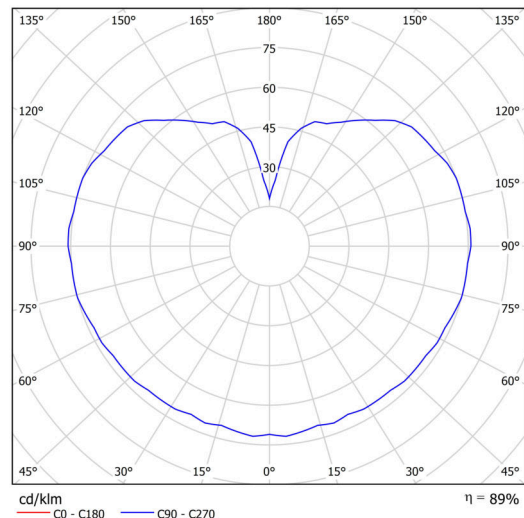

Technical

Types of luminaires	Classic on/off
Mounting type	Suspended - rod
Base material	steel
Shade material	three-layer glass TRIPLEX OPAL
Base color	black Ral9005
Shade color	white
Holding the shade	steel holder
Mounting location	ceiling
Width	200 mm
Length	200 mm
Height	200 mm
Diameter	ø 200 mm
Hinge length	600 mm
mounting holes (diameter)	none
Installation wire (diameter)	none
Energy Class	D
Impact strength	IK01
Operating temperature	from -20°C to +30°C

Luminous

Lum. flux of luminaire	1130 lm
Lum. flux of light source	1280 lm
Luminaire efficacy	141 lm/W
Temperature	4000 K
Rated life time LED L80/B10	100000 hours
CRI	Ra80
MacAdam	3
Blue light hazard	Risk group 0