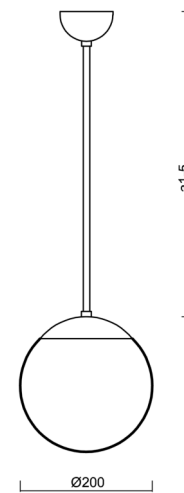

ADRIA P1

LED-5L05E500Z11/092/a1 C 4K#

WWW.OSMONT.CZ

ADRIA P1

Product code: ADR61770

Type: LED-5L05E500Z11/092/a1 C 4K#

Short description of the luminaire: Black pendant LED light ON/OFF with TRIPLEX OPAL glass shade.

Technical

Types of luminaires	Classic on/off
Mounting type	Suspended - rod
Base material	steel
Shade material	three-layer glass TRIPLEX OPAL
Base color	black Ral9005
Shade color	white
Holding the shade	steel holder
Mounting location	ceiling
Width	200 mm
Length	200 mm
Height	200 mm
Diameter	ø 200 mm
Hinge length	200 mm
mounting holes (diameter)	none
Installation wire (diameter)	none
Energy Class	D
Impact strength	IK01
Operating temperature	from -20°C to +30°C

Eulum data for calculation programs are available at www.osmont.cz.

Logistic

EAN	8591728055448
Weight NTTO	1.6 Kg
Weight BTTO	2.2 Kg
Number of cartons	2 pcs
Package volume	0.02 m ³
Package 1 width	0.21 m
Package 1 length	0.21 m
Package 1 height	0.205 m
Warranty*	60 months