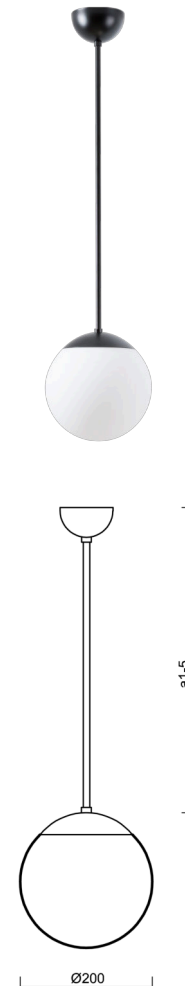

ADRIA P1

LED-5L05E500Z11/092/a5 C 3K#

WWW.OSMONT.CZ

ADRIA P1

Product code: ADR61274

Type: LED-5L05E500Z11/092/a5 C 3K#

Short description of the luminaire: Black colour | pendant LED light ON/OFF | TRIPLEX OPAL hand blown glass shade| rod pendant 100 cm |

Technical

Types of luminaires	Classic on/off
Mounting type	Suspended - rod
Base material	steel
Shade material	three-layer glass TRIPLEX OPAL
Base color	black Ral9005
Shade color	white
Holding the shade	steel holder
Mounting location	ceiling
Width	200 mm
Length	200 mm
Height	200 mm
Diameter	ø 200 mm
Hinge length	1000 mm
mounting holes (diameter)	none
Cable entrance	none
Energy Class	D
Impact strength	IK01
Operating temperature	from -20°C to +30°C

Electric

Power consumption	8 W
Ingress Protection	IP40
Socket	LED modul
terminal block	none
Automatic circuit breaker type B10A	50 pcs
Automatic circuit breaker type B16A	78 pcs
Automatic circuit breaker type C10A	84 pcs
Automatic circuit breaker type C16A	130 pcs