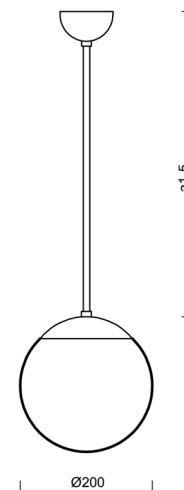

ADRIA P1

LED-5L05E500Z11/092/a4 C 3K#

WWW.OSMONT.CZ

ADRIA P1

Product code: ADR61273

Type: LED-5L05E500Z11/092/a4 C 3K#

Short description of the luminaire: Black pendant LED light ON/OFF with TRIPLEX OPAL glass shade.

Technical

Types of luminaires	Classic on/off
Mounting type	Suspended - rod
Base material	steel
Shade material	three-layer glass TRIPLEX OPAL
Base color	black Ral9005
Shade color	white
Holding the shade	steel holder
Mounting location	ceiling
Width	200 mm
Length	200 mm
Height	200 mm
Diameter	ø 200 mm
Hinge length	800 mm
mounting holes (diameter)	none
Installation wire (diameter)	none
Energy Class	D
Impact strength	IK01
Operating temperature	from -20°C to +30°C

Eulum data for calculation programs are available at www.osmont.cz.

Logistic

EAN	8591728054779
Weight NTTO	1.75 Kg
Weight BTTO	2.35 Kg
Number of cartons	2 pcs
Package volume	0.02 m ³
Package 1 width	0.21 m
Package 1 length	0.21 m
Package 1 height	0.205 m
Warranty*	60 months